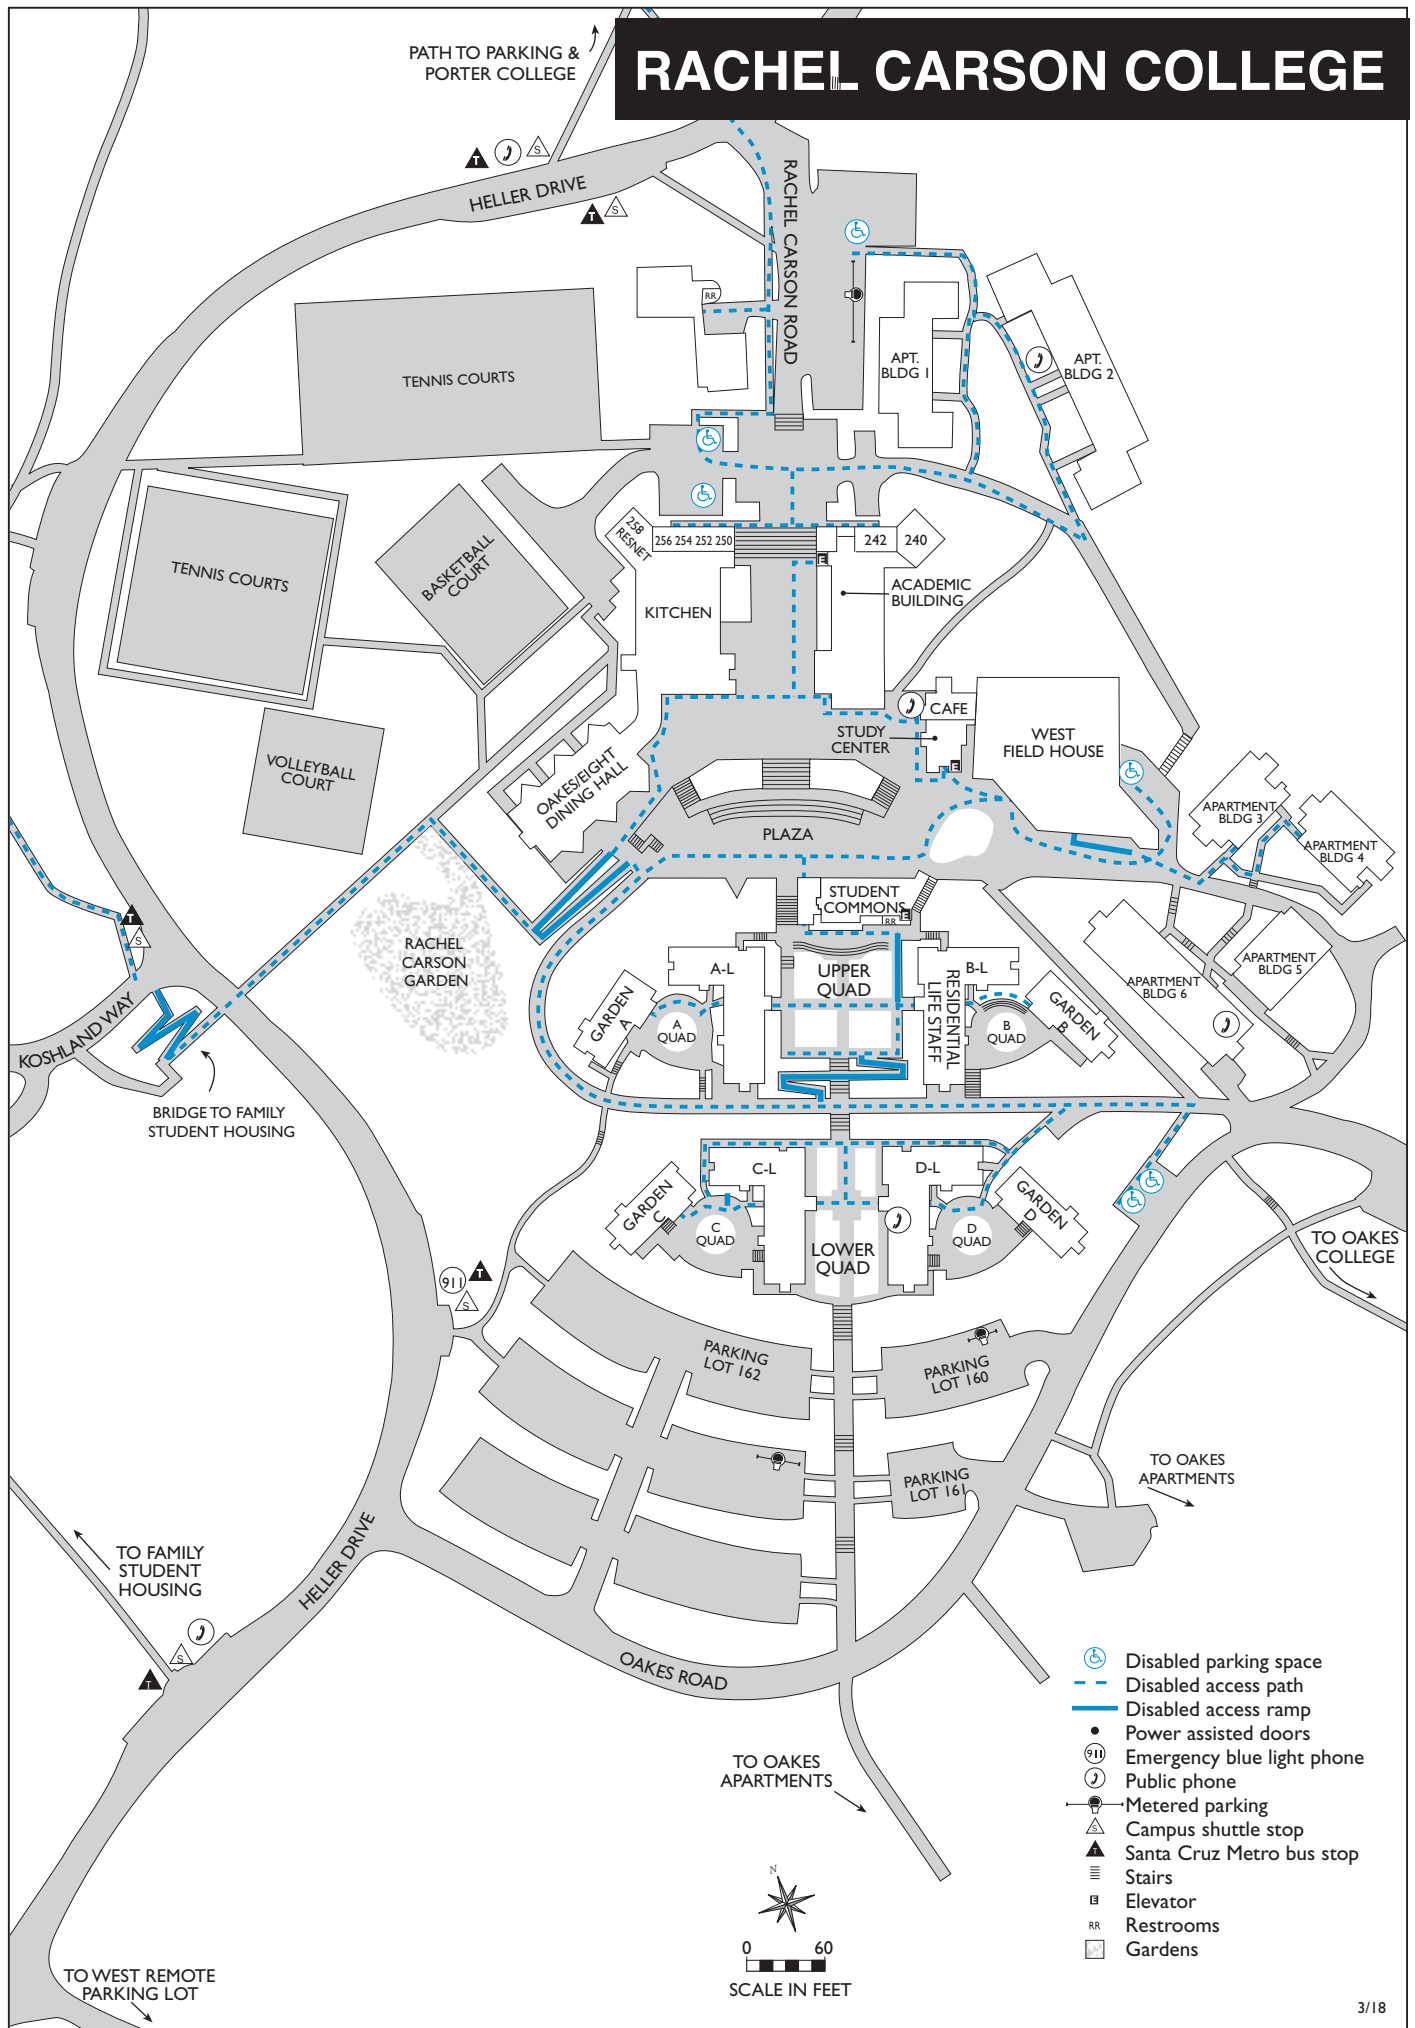

# RACHEL CARSON COLLEGE

- Disabled parking space
- Disabled access path
- Disabled access ramp
- Power assisted doors
- Emergency blue light phone
- Public phone
- Metered parking
- Campus shuttle stop
- Santa Cruz Metro bus stop
- Stairs
- Elevator
- Restrooms
- Gardens