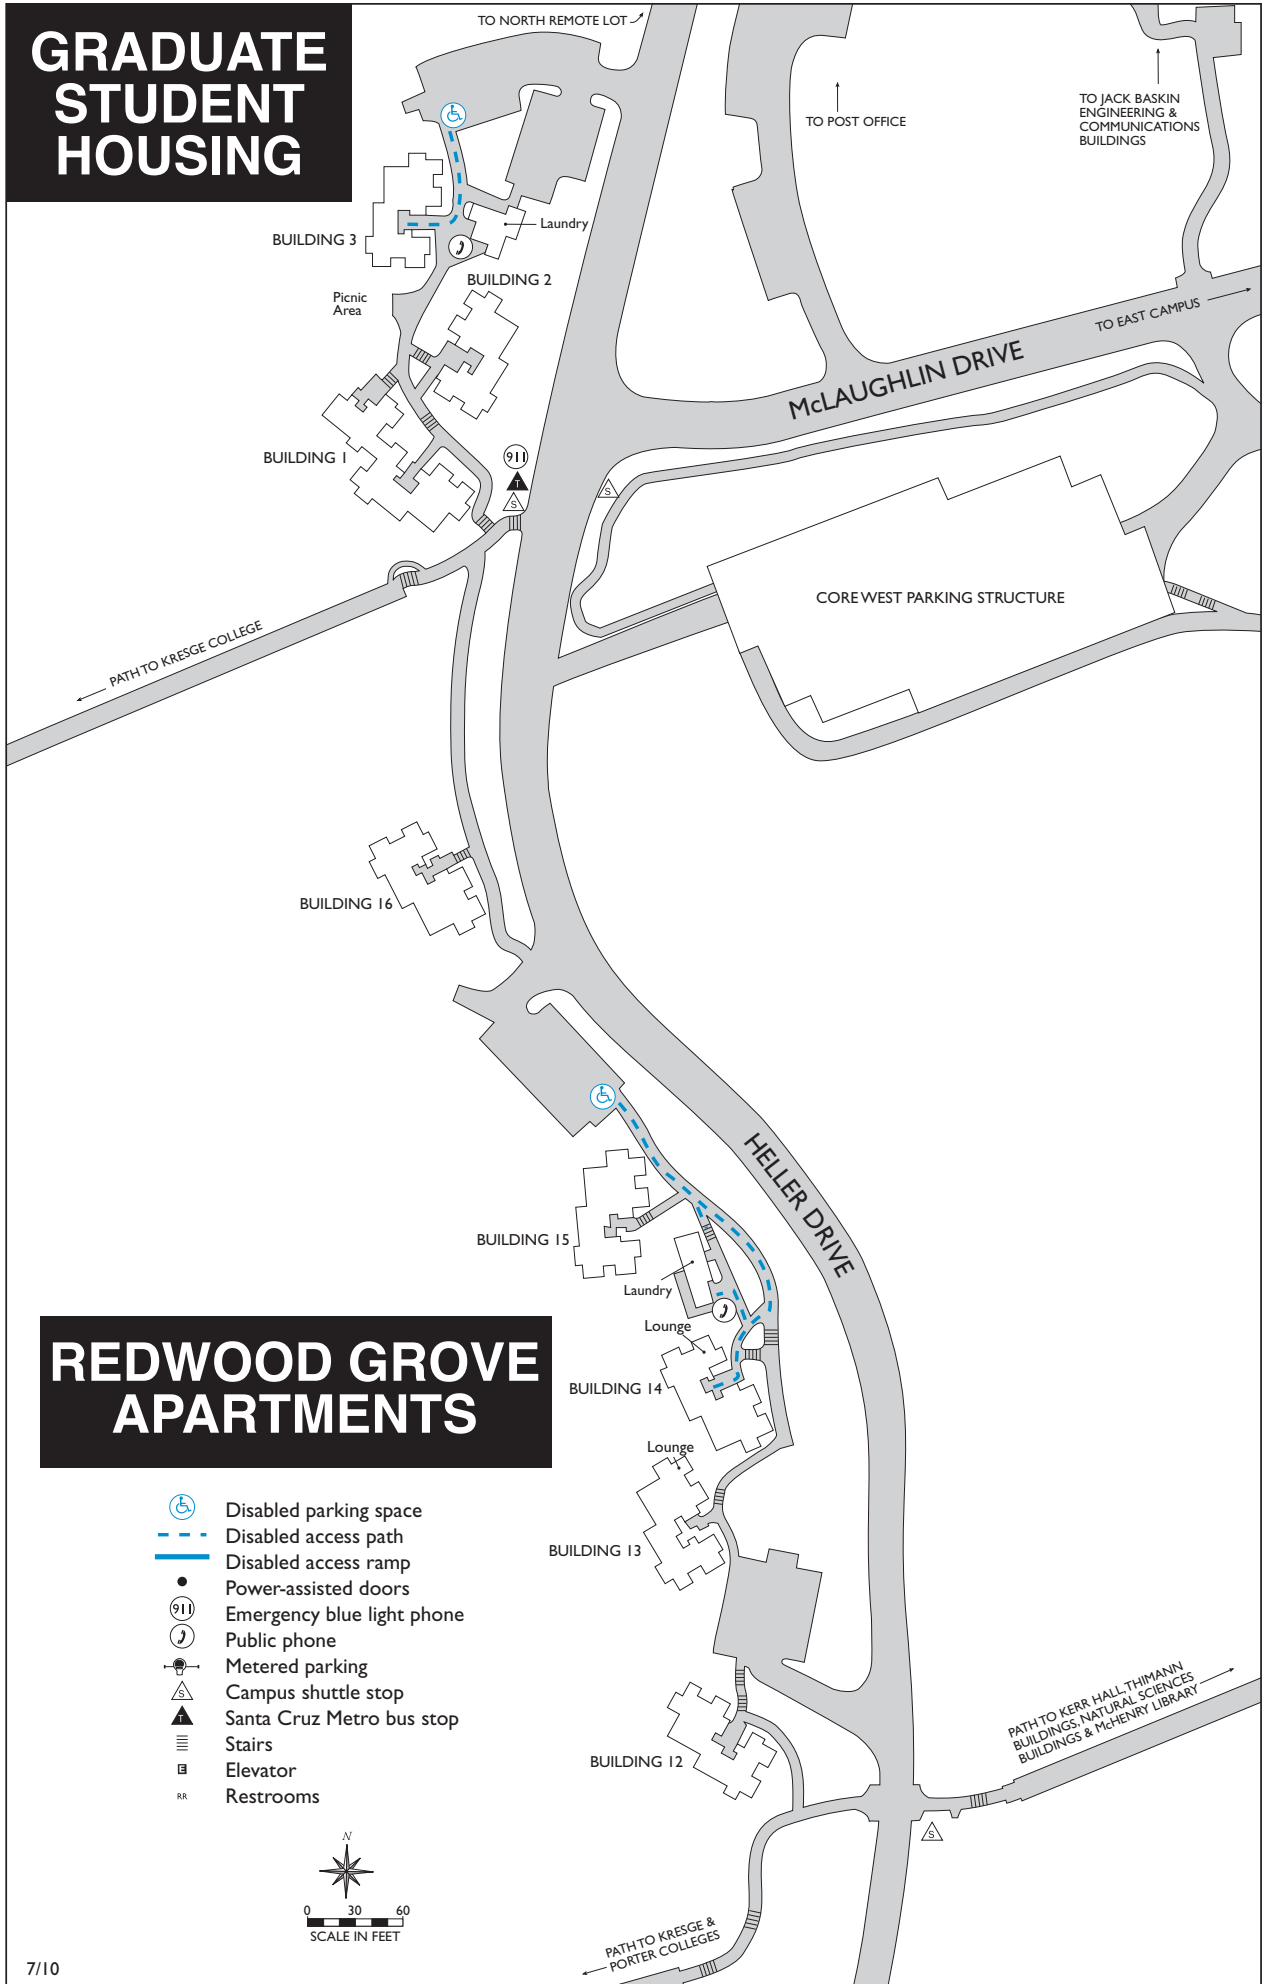

GRADUATE STUDENT HOUSING

REDWOOD GROVE APARTMENTS

- Disabled parking space
- Disabled access path
- Disabled access ramp
- Power-assisted doors
- Emergency blue light phone
- Public phone
- Metered parking
- Campus shuttle stop
- Santa Cruz Metro bus stop
- Stairs
- Elevator
- Restrooms