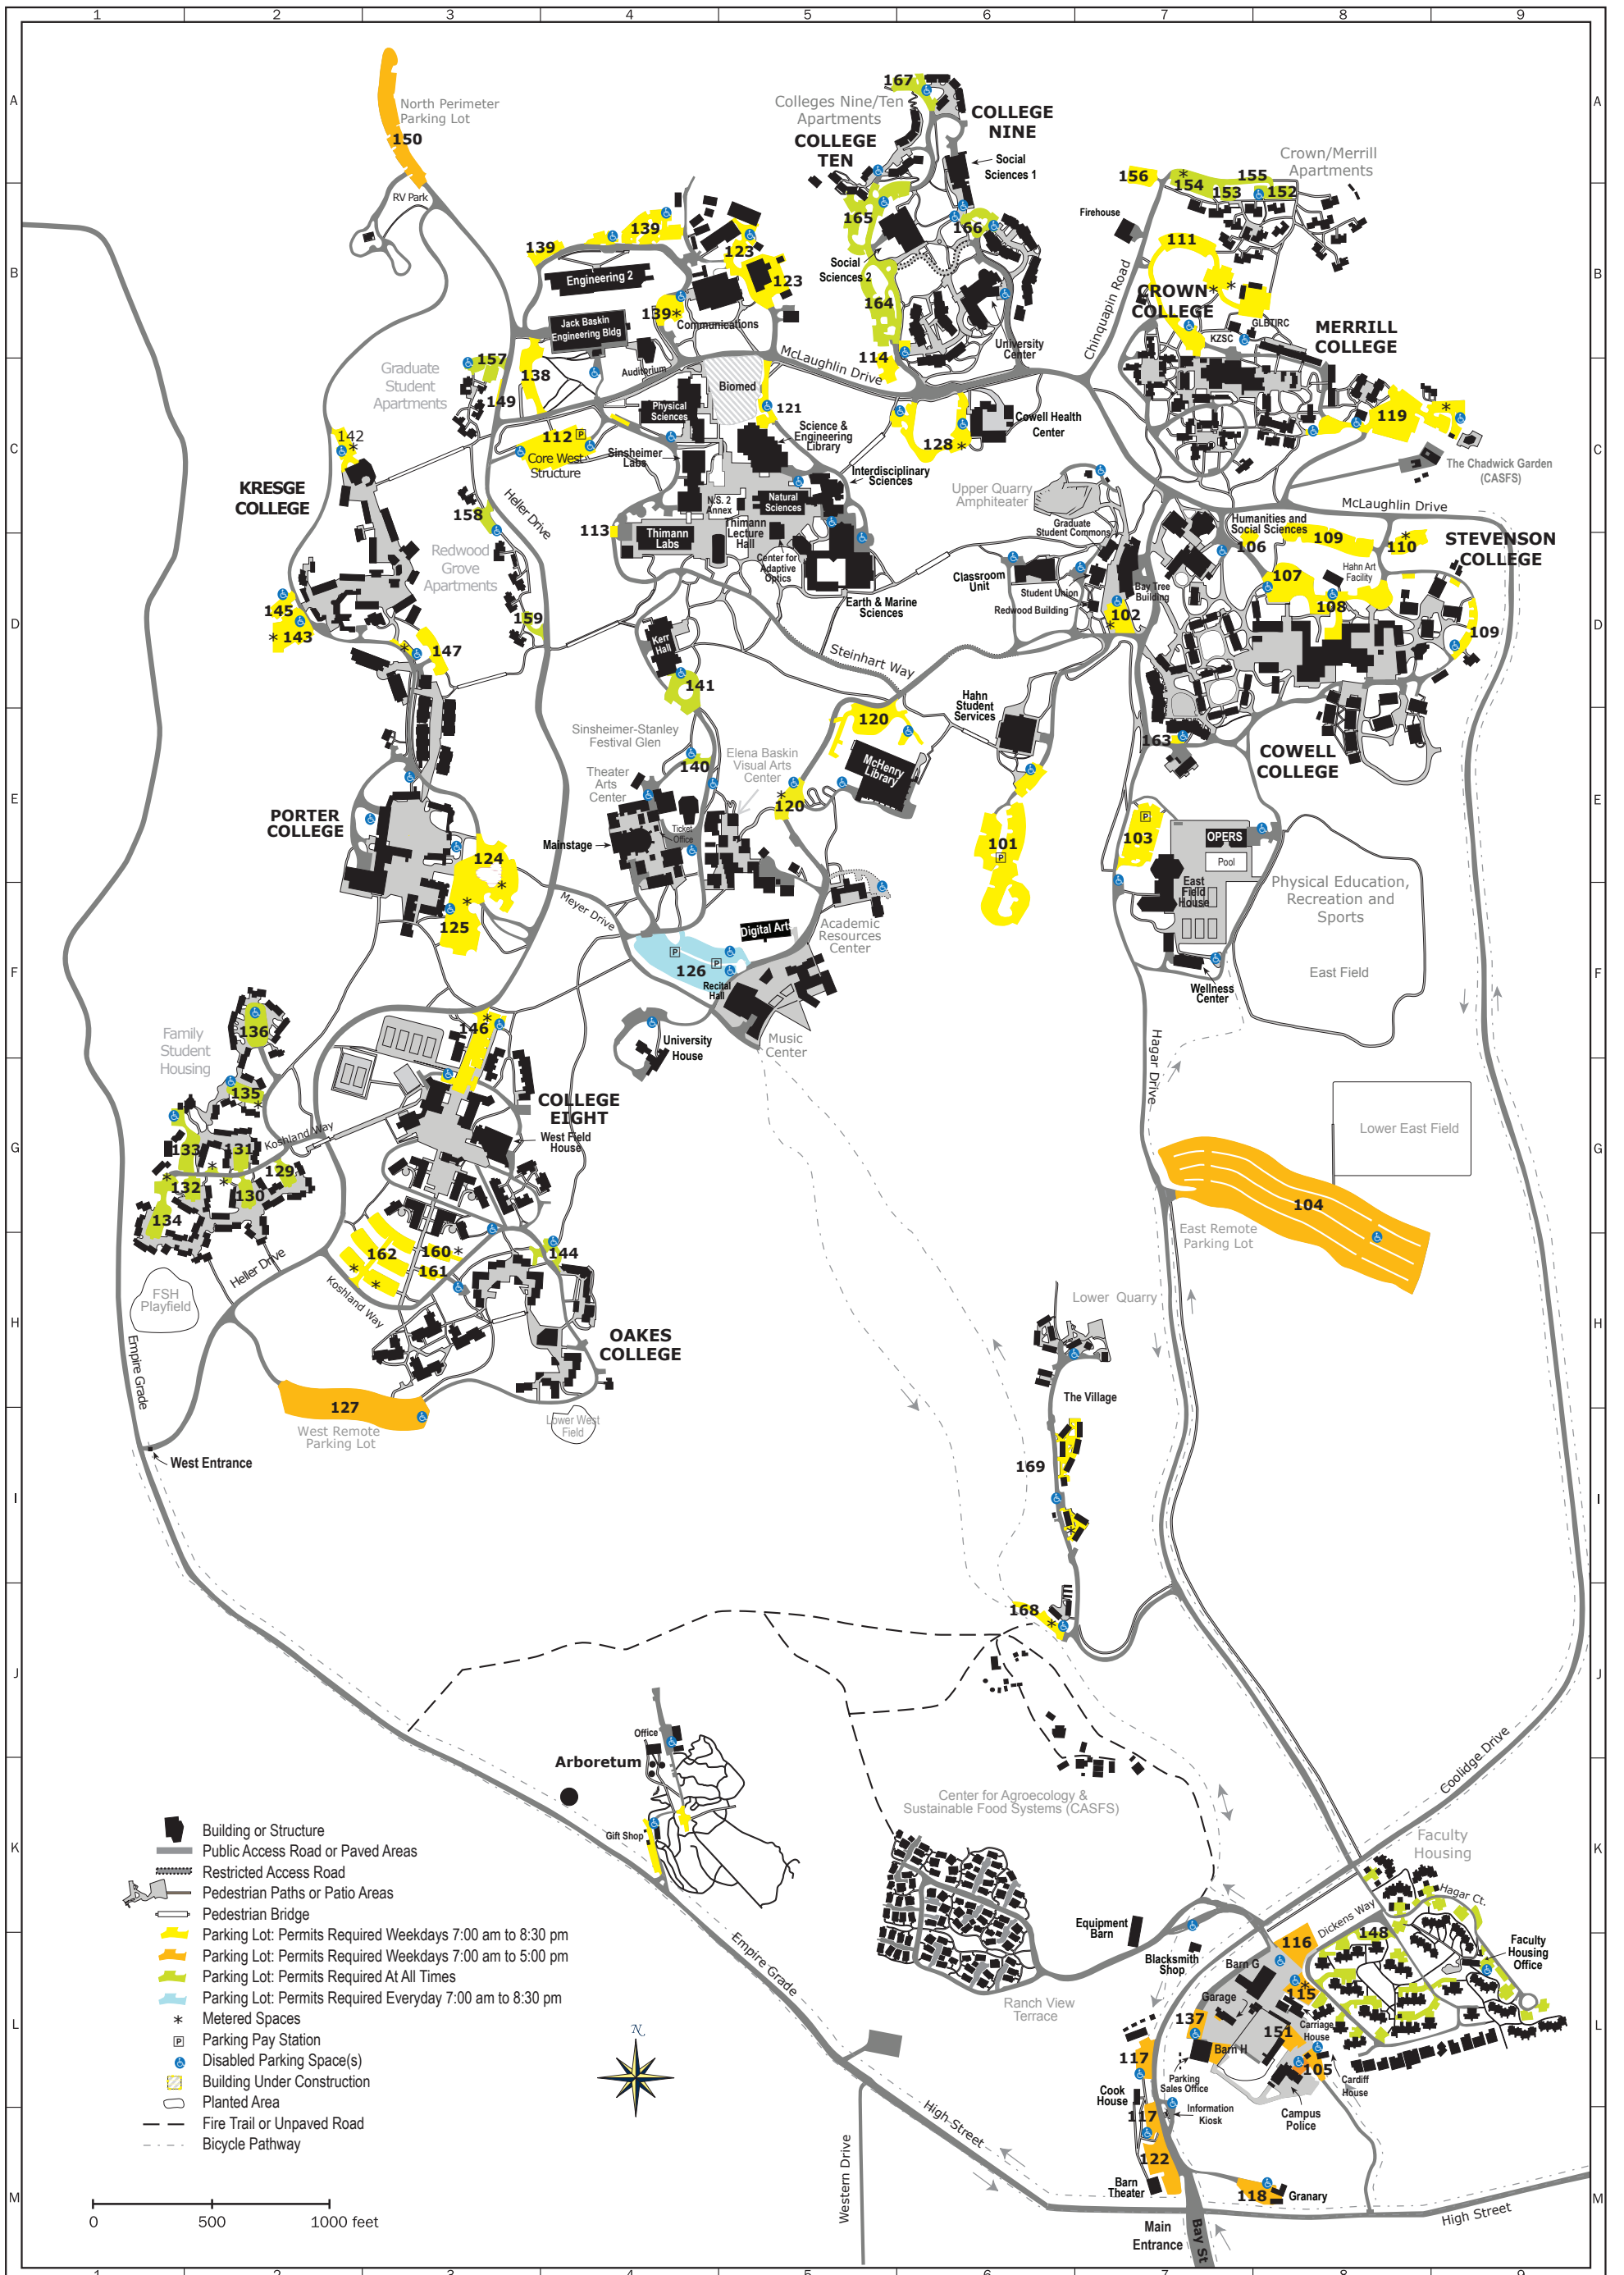

# UC SANTA CRUZ PARKING MAP

# PARKING LOT LOCATIONS

PERMIT REQUIREMENTS ARE SUBJECT TO CHANGE. PLEASE CHECK PERMIT REQUIREMENTS POSTED AT THE ENTRANCE TO EACH LOT PRIOR TO PARKING. POSTED RESERVED SPACES AND TIME ZONES ARE ENFORCED AT ALL TIMES. ALL VEHICLES MUST BE PARKED IN MARKED PARKING SPACES UNLESS OTHERWISE DIRECTED BY TAPS OR POLICE PERSONNEL.

# BUILDING LOCATIONS

F-5 Graduate Student Housing  
 C-8 Granary  
 K-7 H Barn  
 K-4 Hahn Student Services  
 B-4 Humanities and Social Sciences Facility  
 L-7 Information Kiosk (Main Entrance)  
 B-4 Interdisciplinary Sciences  
 D-7 Kerr Hall  
 C-5 Kresge College  
 L-8 KZSC Radio  
 L-8 Lower West Field  
 C-5 McHenry Library  
 D-6 Merrill College  
 F-3 Natural Sciences 2 and Annex  
 A-6 North Perimeter Parking Lot  
 B-5 Oakes College  
 B-4 Physical Sciences  
 L-7 Police Department  
 C-4 Porter College  
 D-7 Quarry Plaza  
 C-6 Redwood Building  
 B-7 RV Park  
 F-5 Science & Engineering Library  
 D-5 Sinsheimer Laboratories  
 G-7 Social Sciences 1  
 B-4 Social Sciences 2  
 K-8 Stevenson College  
 G-2 Student Union  
 B-7 Thimann Laboratories and Lecture Hall  
 K-7 University House  
 B-7 University Center  
 D-7 Village Housing  
 D-7 West Remote Parking Lot