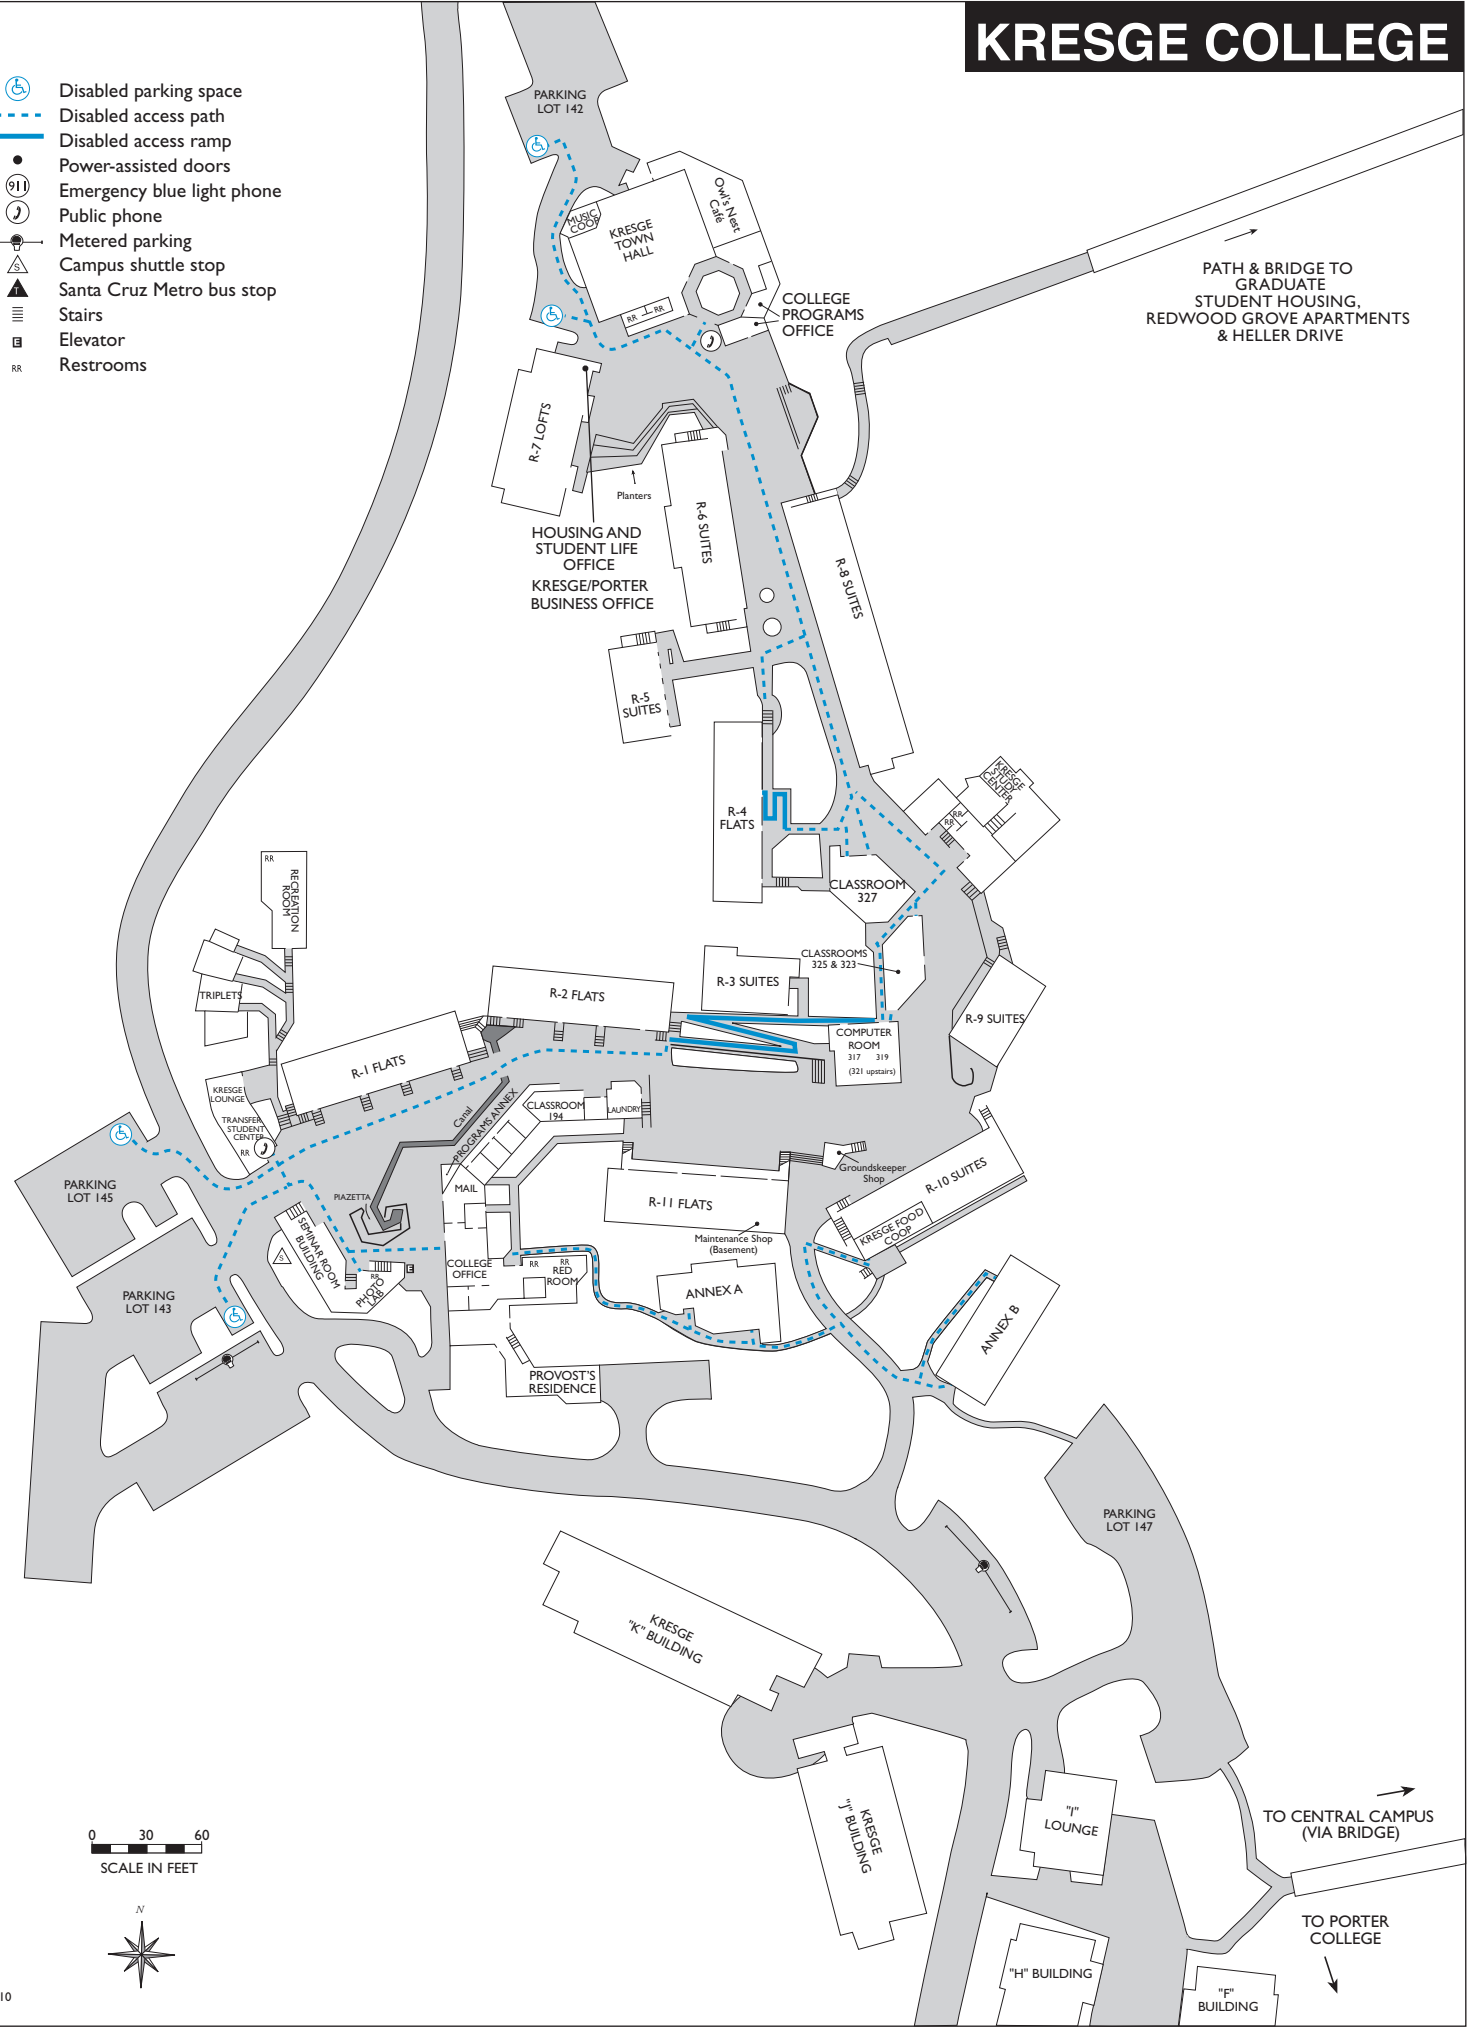

KRESGE COLLEGE

-  Disabled parking space
-  Disabled access path
-  Disabled access ramp
-  Power-assisted doors
-  Emergency blue light phone
-  Public phone
-  Metered parking
-  Campus shuttle stop
-  Santa Cruz Metro bus stop
-  Stairs
-  Elevator
-  Restrooms

PATH & BRIDGE TO GRADUATE STUDENT HOUSING, REDWOOD GROVE APARTMENTS & HELLER DRIVE

0 30 60
SCALE IN FEET