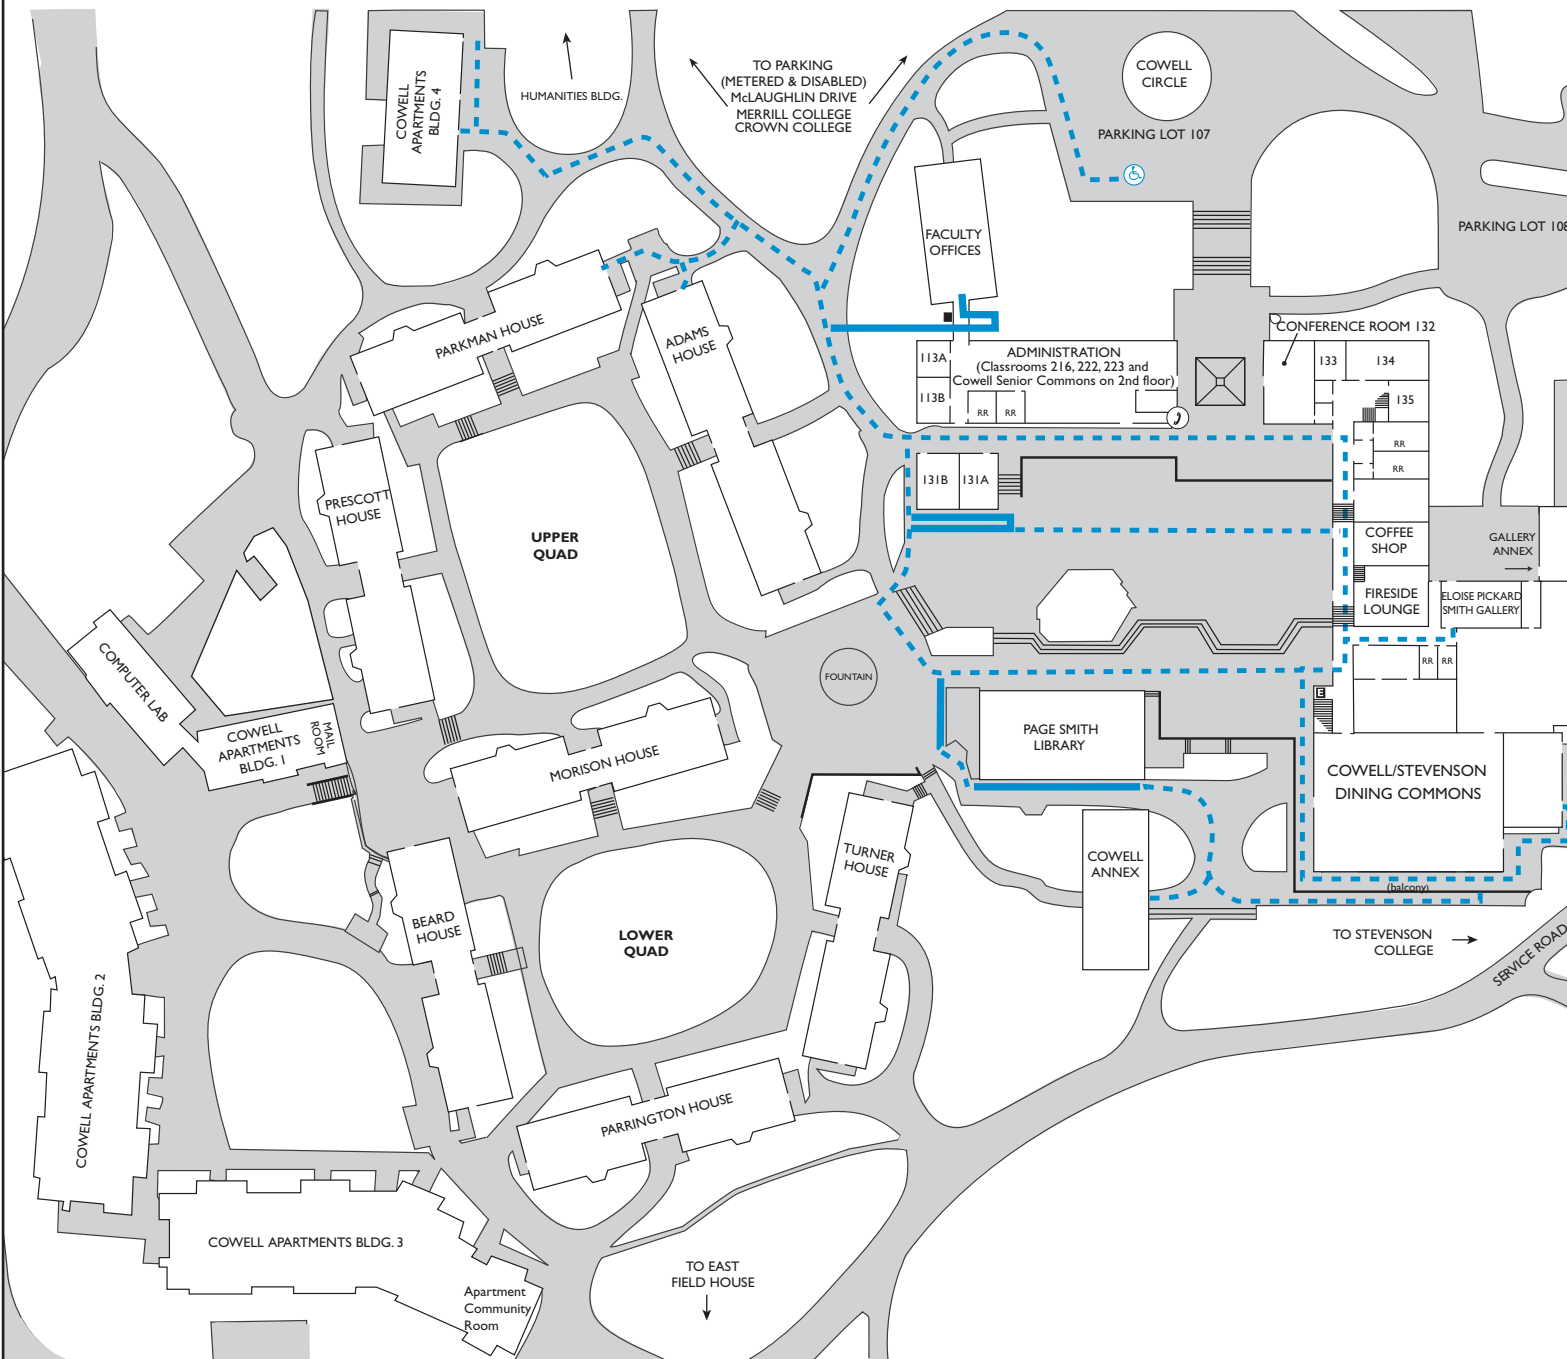

# COWELL COLLEGE

- Disabled parking space
- Disabled access path
- Disabled access ramp
- Power-assisted doors
- Emergency blue light phone
- Public phone
- Metered parking
- Campus shuttle stop
- Santa Cruz Metro bus stop
- Stairs
- Elevator
- Restrooms

REV 9/11