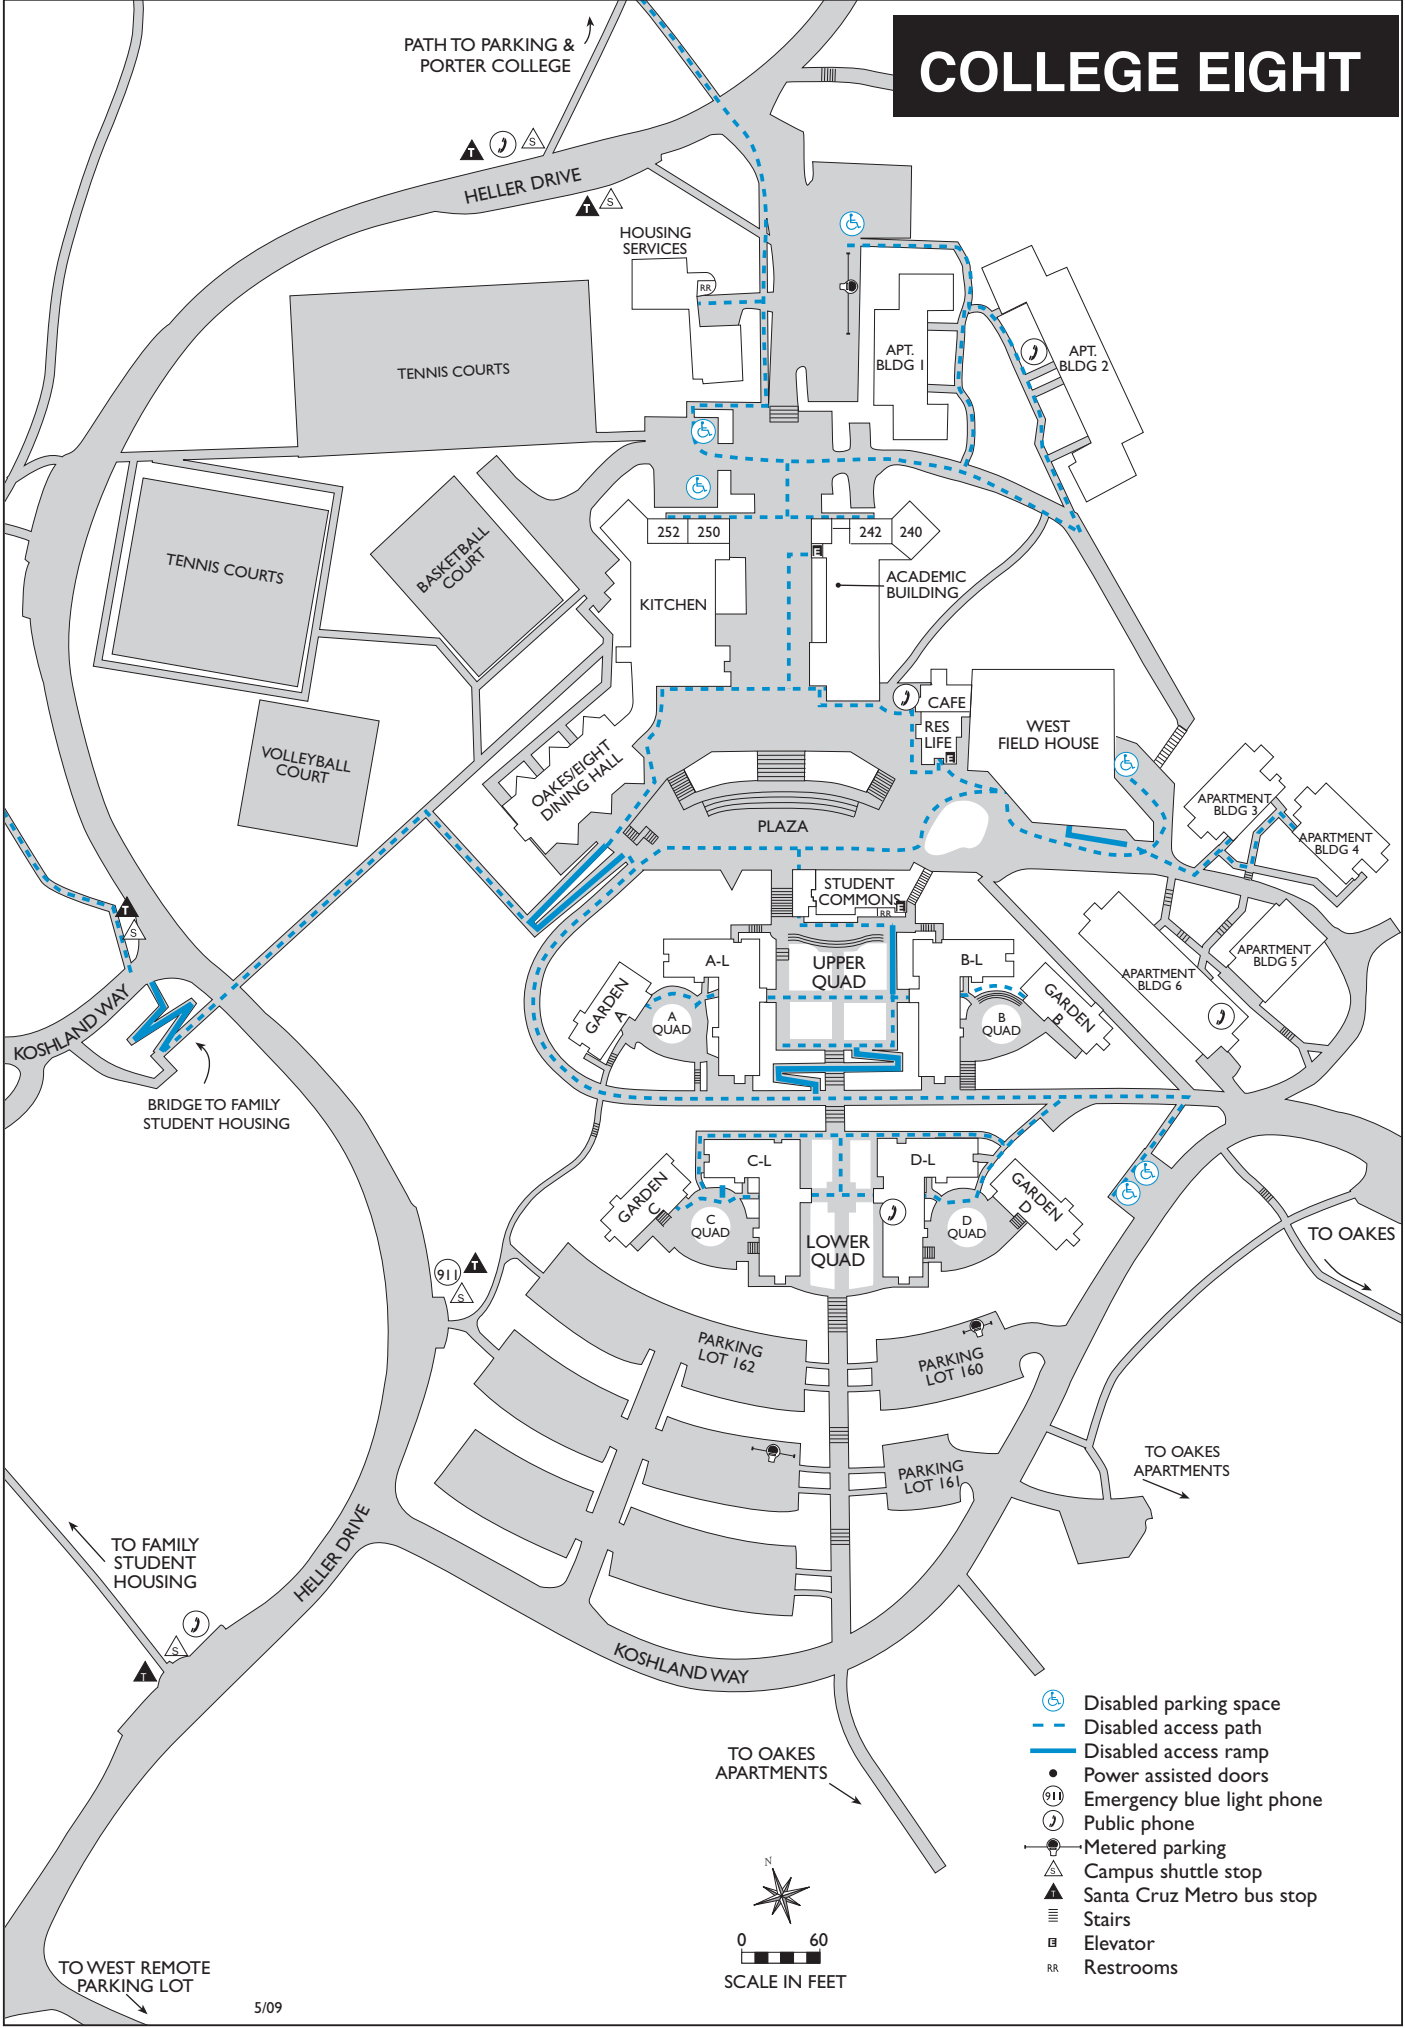

# COLLEGE EIGHT

- Disabled parking space
- Disabled access path
- Disabled access ramp
- Power assisted doors
- Emergency blue light phone
- Public phone
- Metered parking
- Campus shuttle stop
- Santa Cruz Metro bus stop
- Stairs
- Elevator
- Restrooms