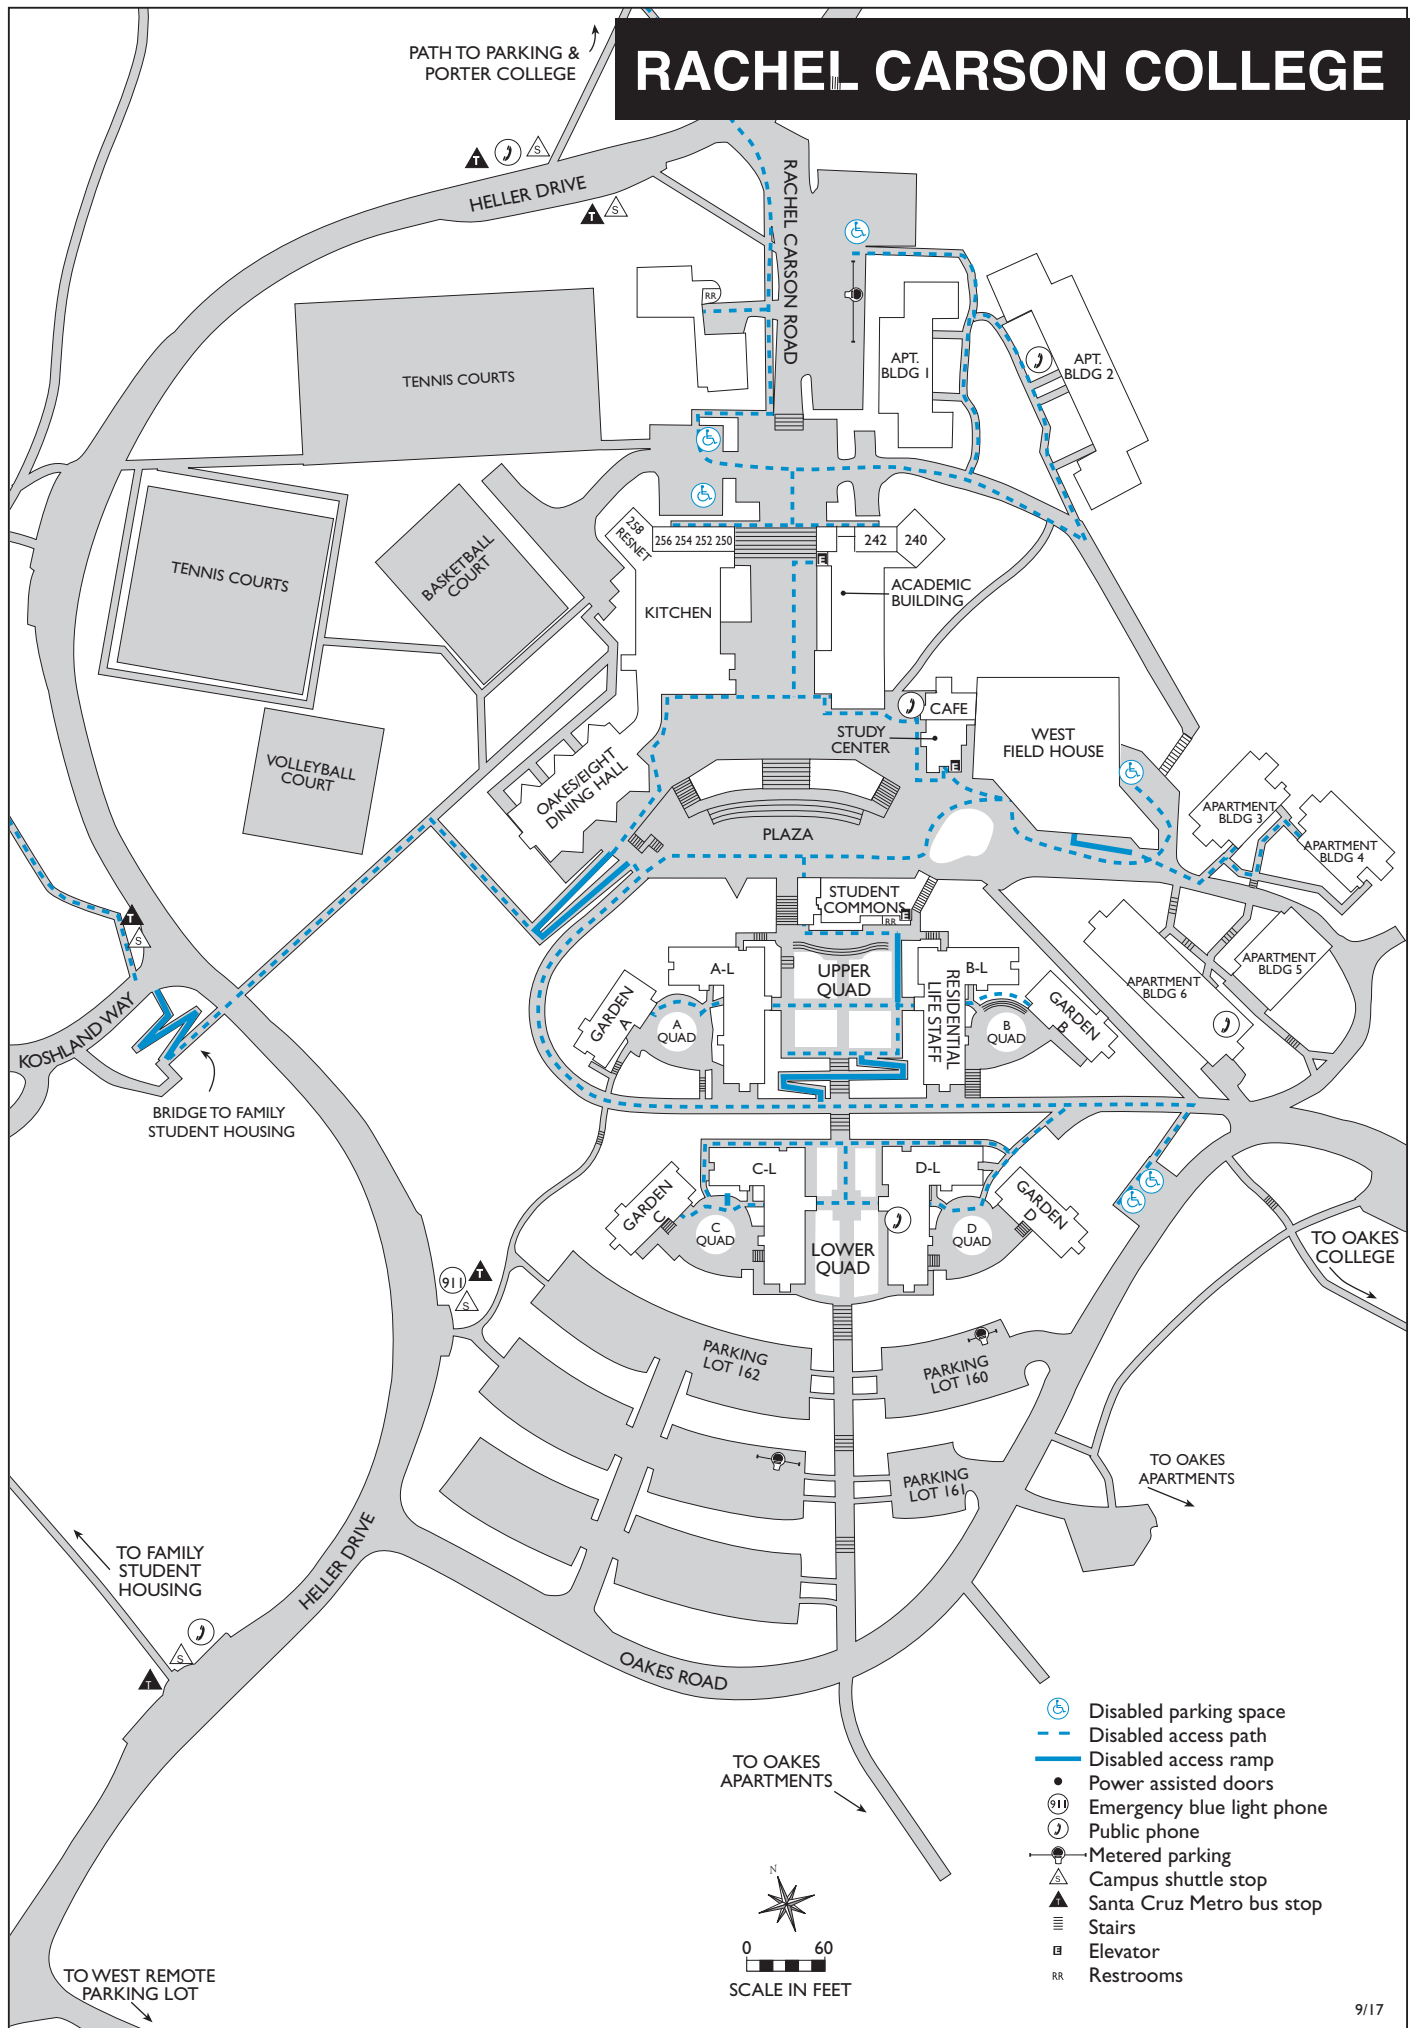

RACHEL CARSON COLLEGE

- Disabled parking space
- Disabled access path
- Disabled access ramp
- Power assisted doors
- Emergency blue light phone
- Public phone
- Metered parking
- Campus shuttle stop
- Santa Cruz Metro bus stop
- Stairs
- Elevator
- Restrooms