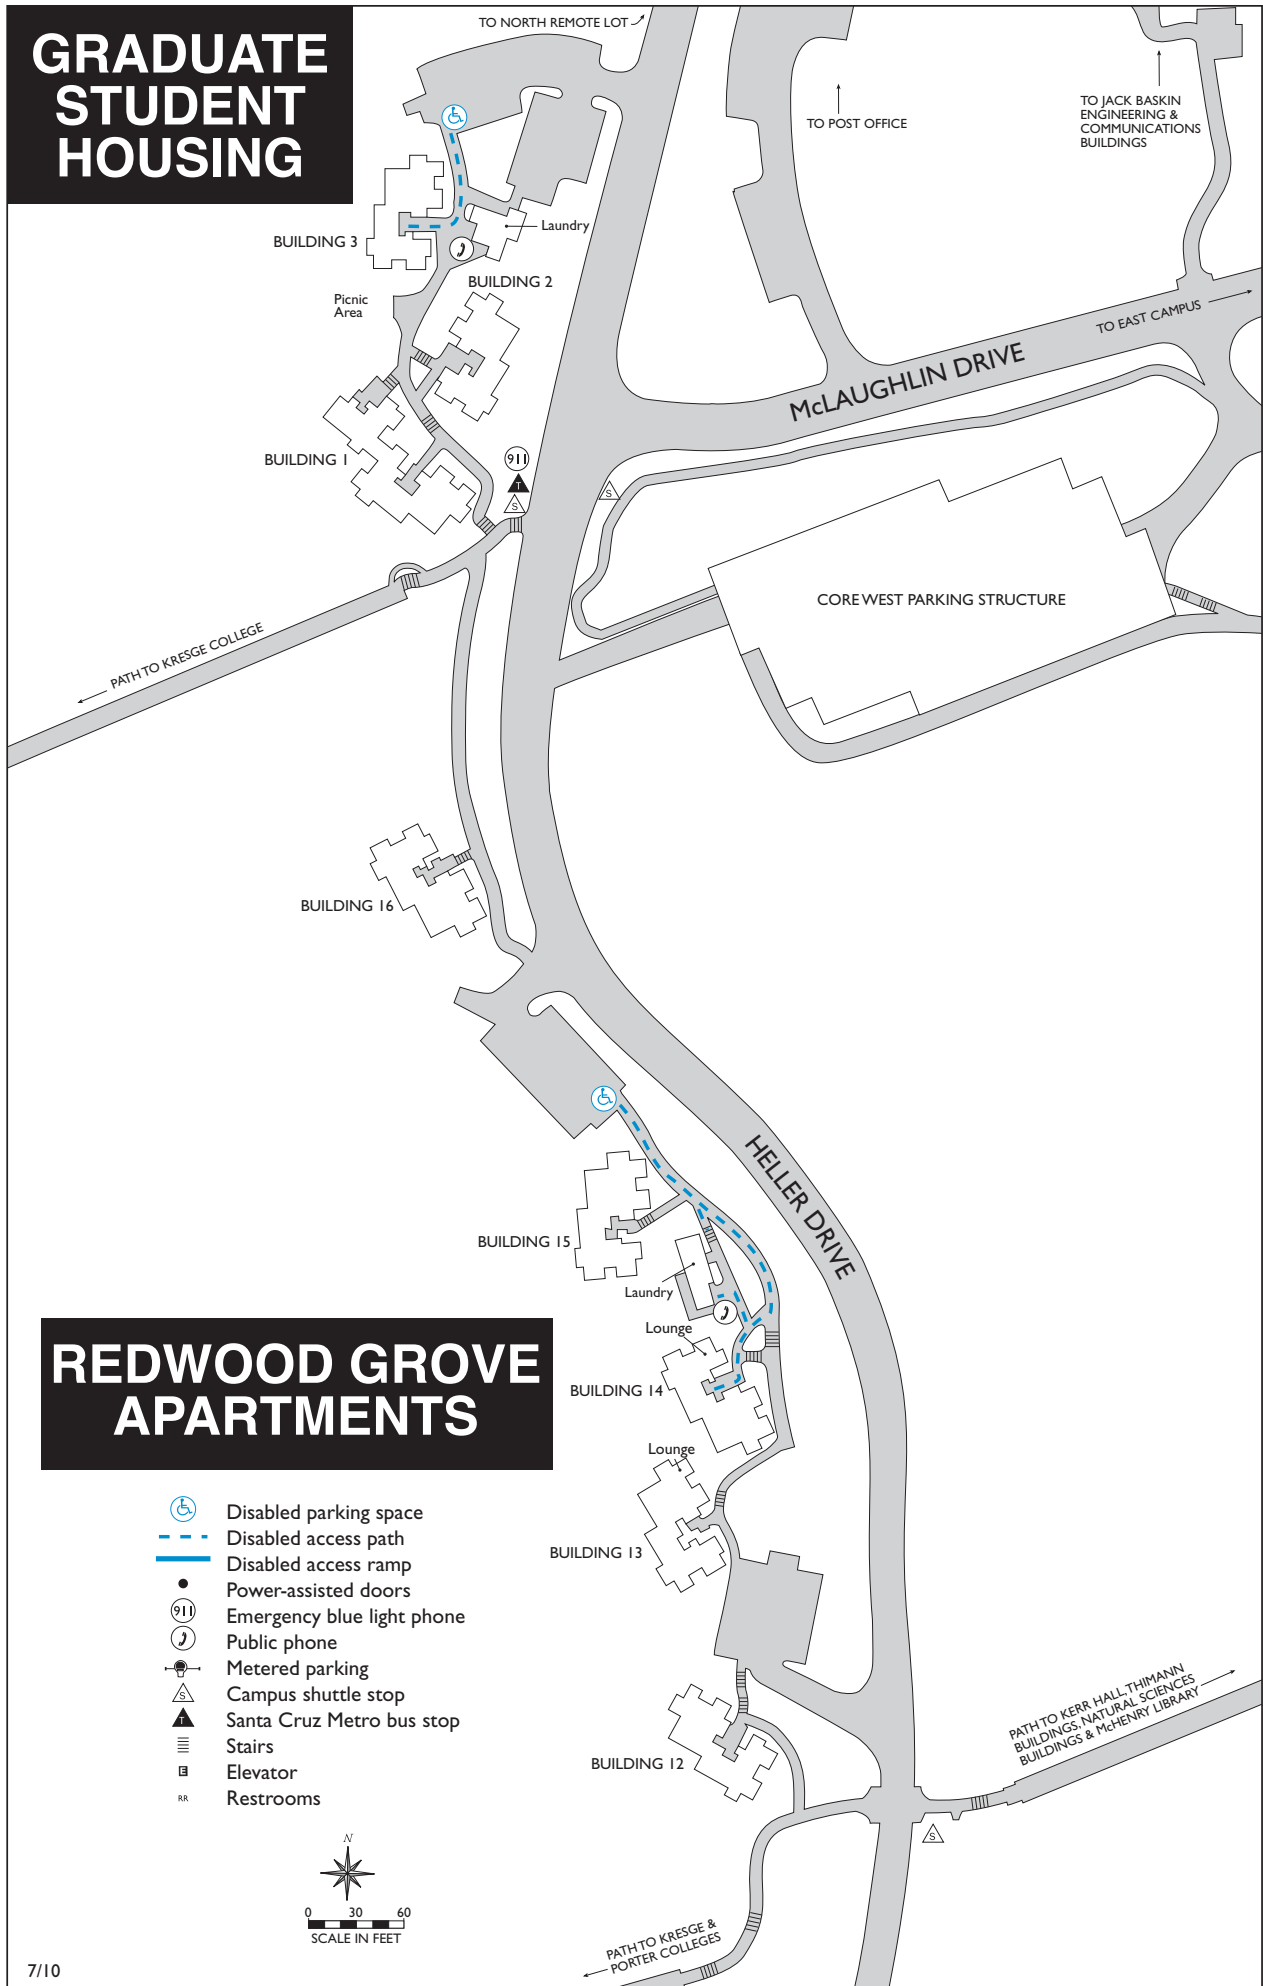

# GRADUATE STUDENT HOUSING

# REDWOOD GROVE APARTMENTS

- Disabled parking space
- Disabled access path
- Disabled access ramp
- Power-assisted doors
- Emergency blue light phone
- Public phone
- Metered parking
- Campus shuttle stop
- Santa Cruz Metro bus stop
- Stairs
- Elevator
- Restrooms