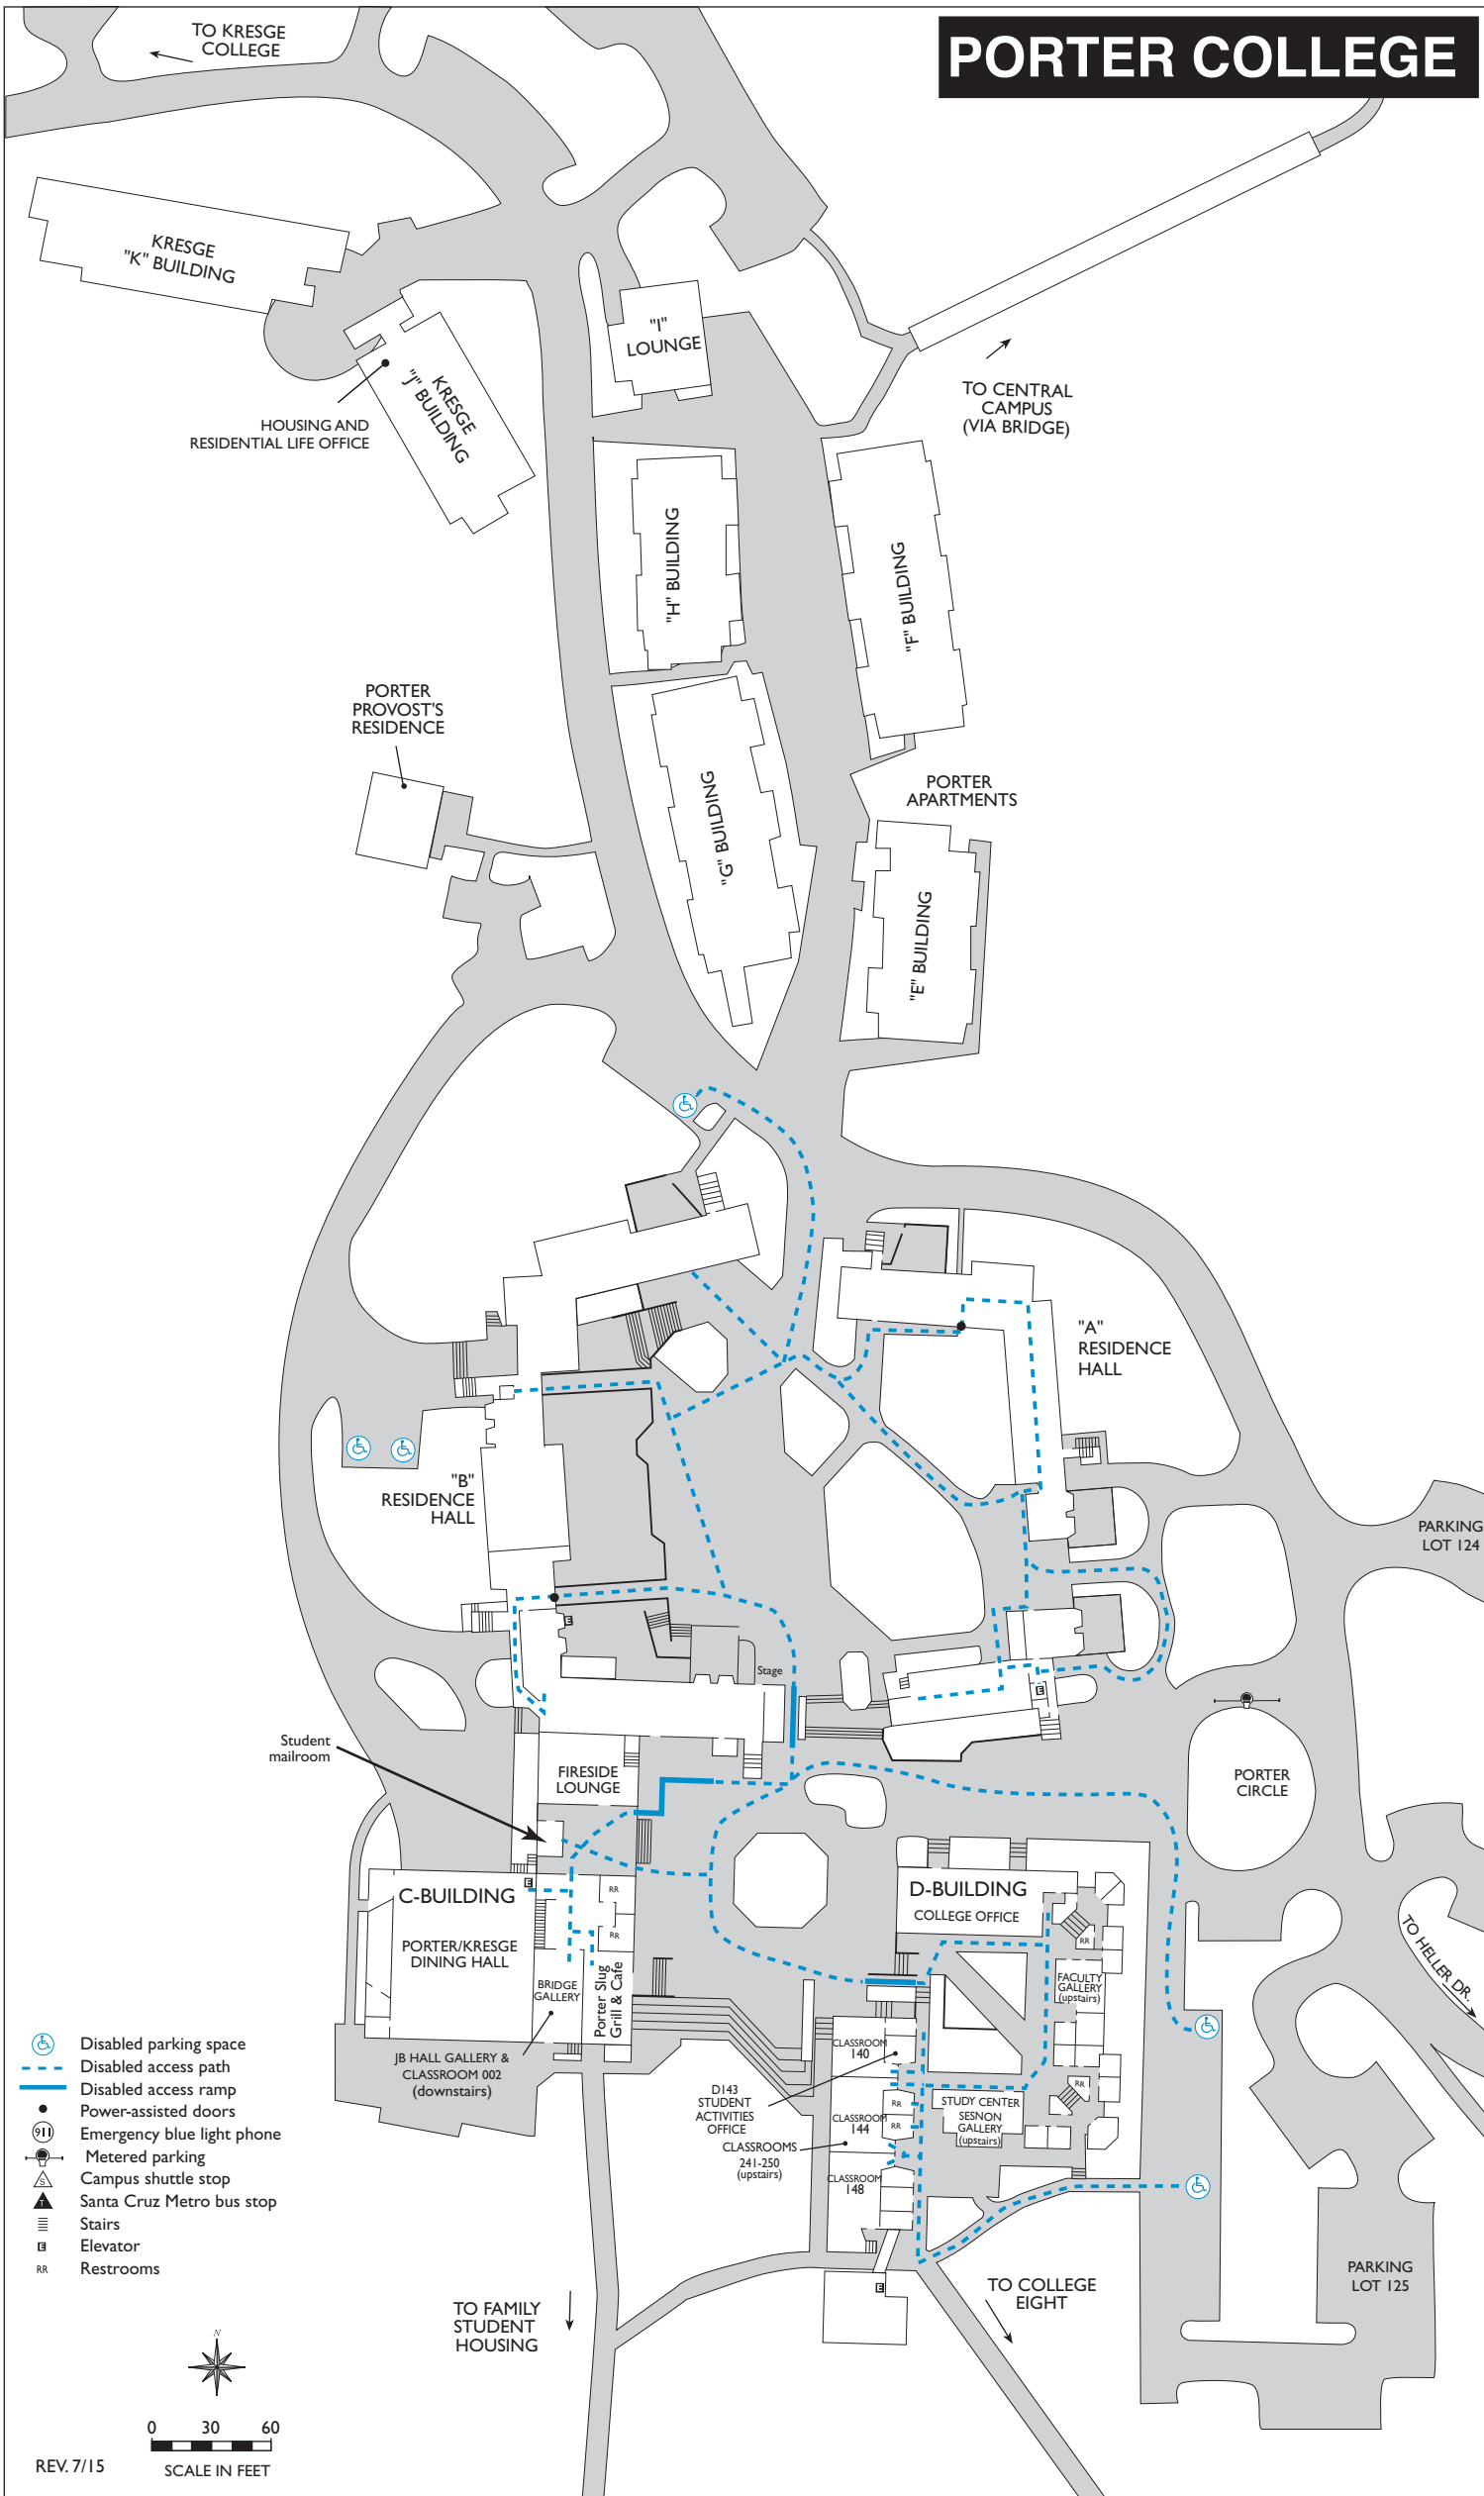

PORTER COLLEGE

- Disabled parking space
- Disabled access path
- Disabled access ramp
- Power-assisted doors
- Emergency blue light phone
- Metered parking
- Campus shuttle stop
- Santa Cruz Metro bus stop
- Stairs
- Elevator
- Restrooms

0 30 60
SCALE IN FEET

REV. 7/15