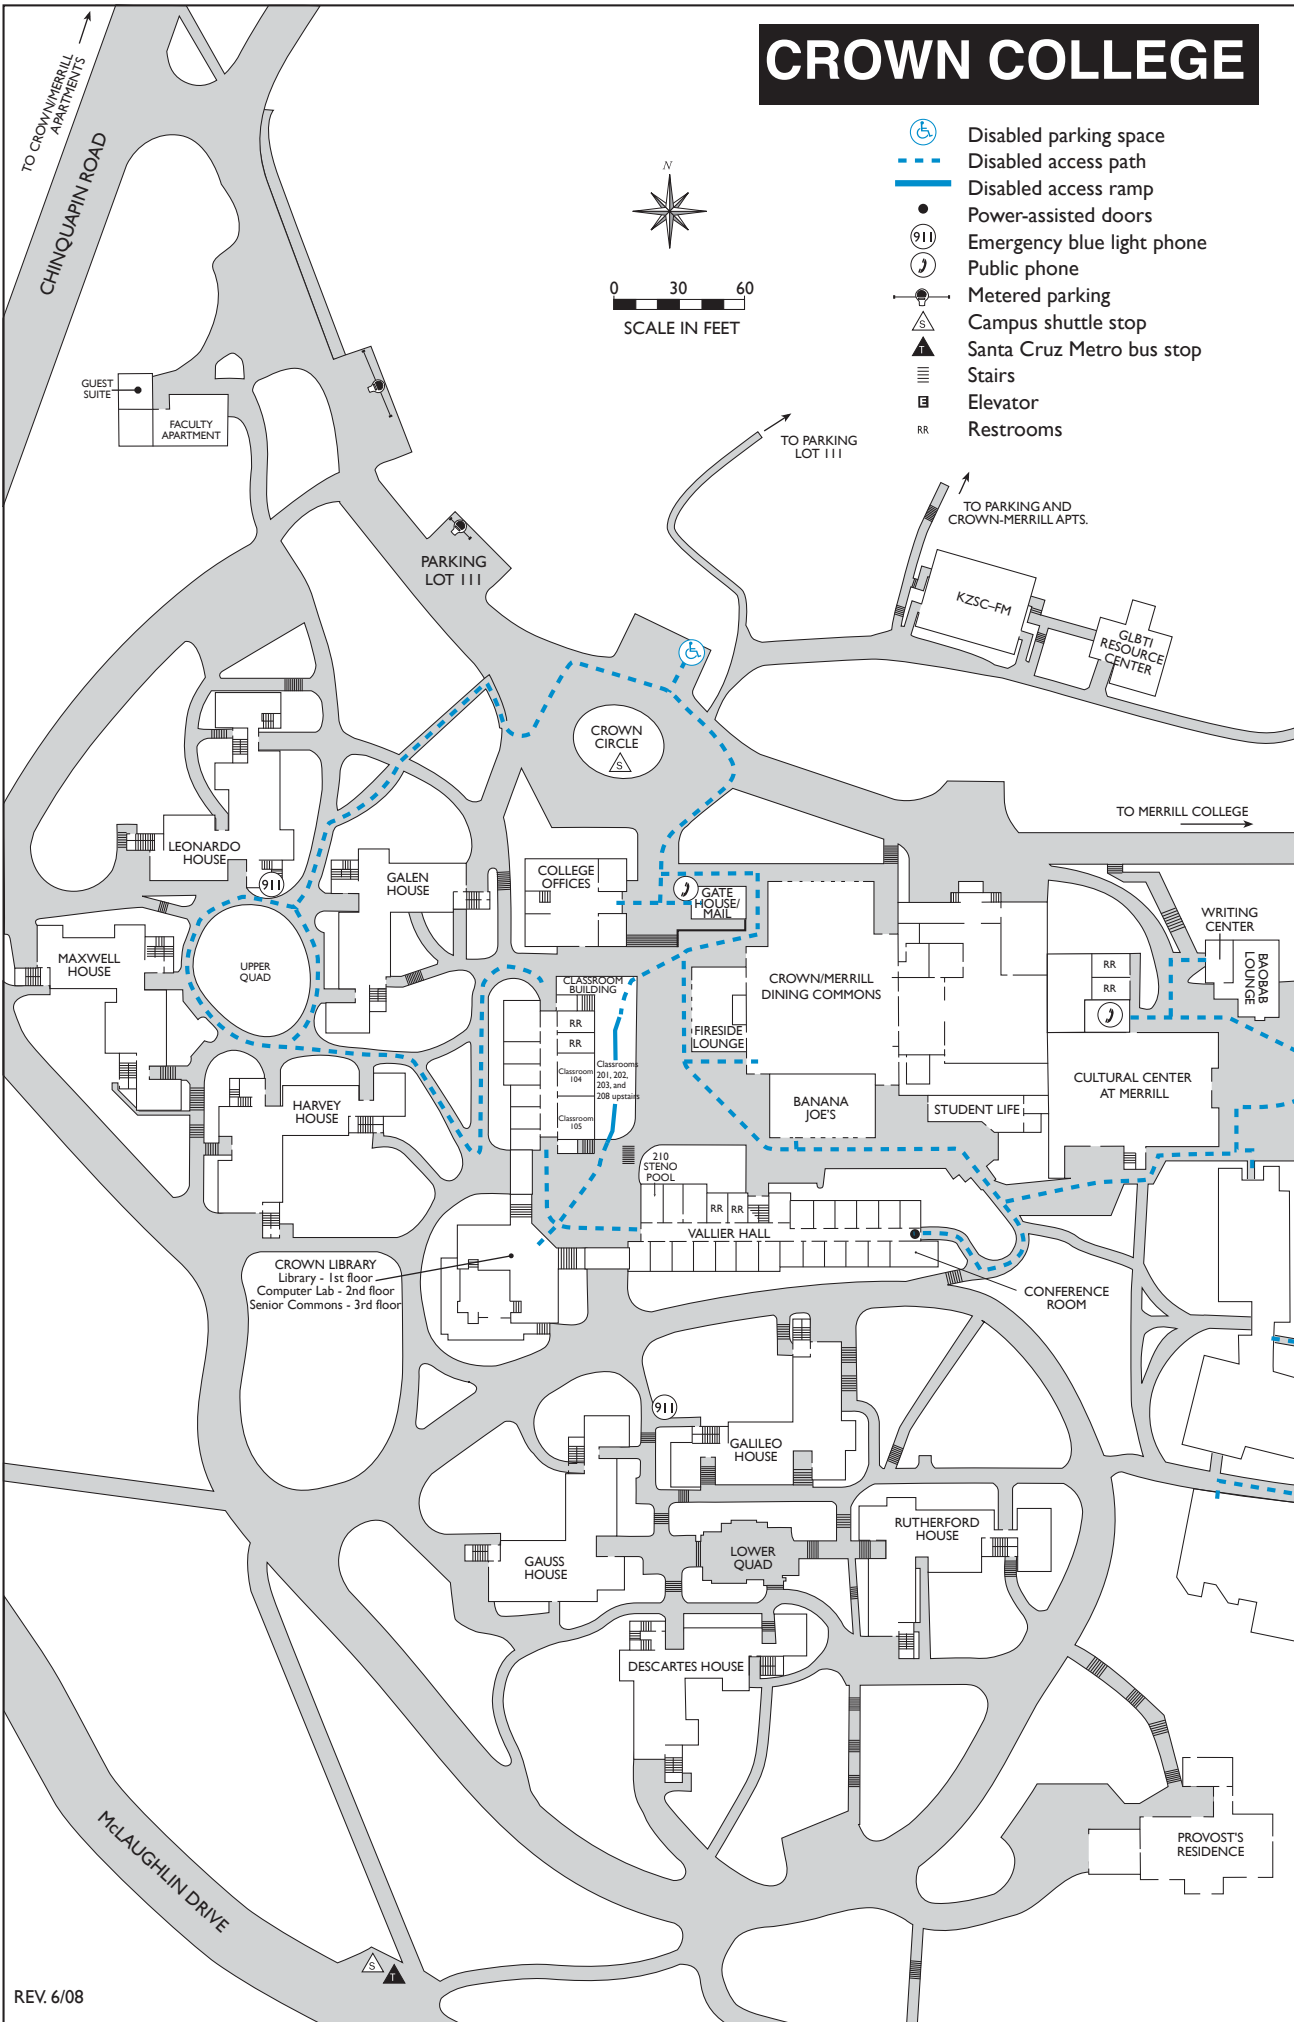

CROWN COLLEGE

TO CROWN/MERRILL APARTMENTS
CHINQUAPIN ROAD

- Disabled parking space
- Disabled access path
- Disabled access ramp
- Power-assisted doors
- Emergency blue light phone
- Public phone
- Metered parking
- Campus shuttle stop
- Santa Cruz Metro bus stop
- Stairs
- Elevator
- Restrooms

CROWN LIBRARY
Library - 1st floor
Computer Lab - 2nd floor
Senior Commons - 3rd floor