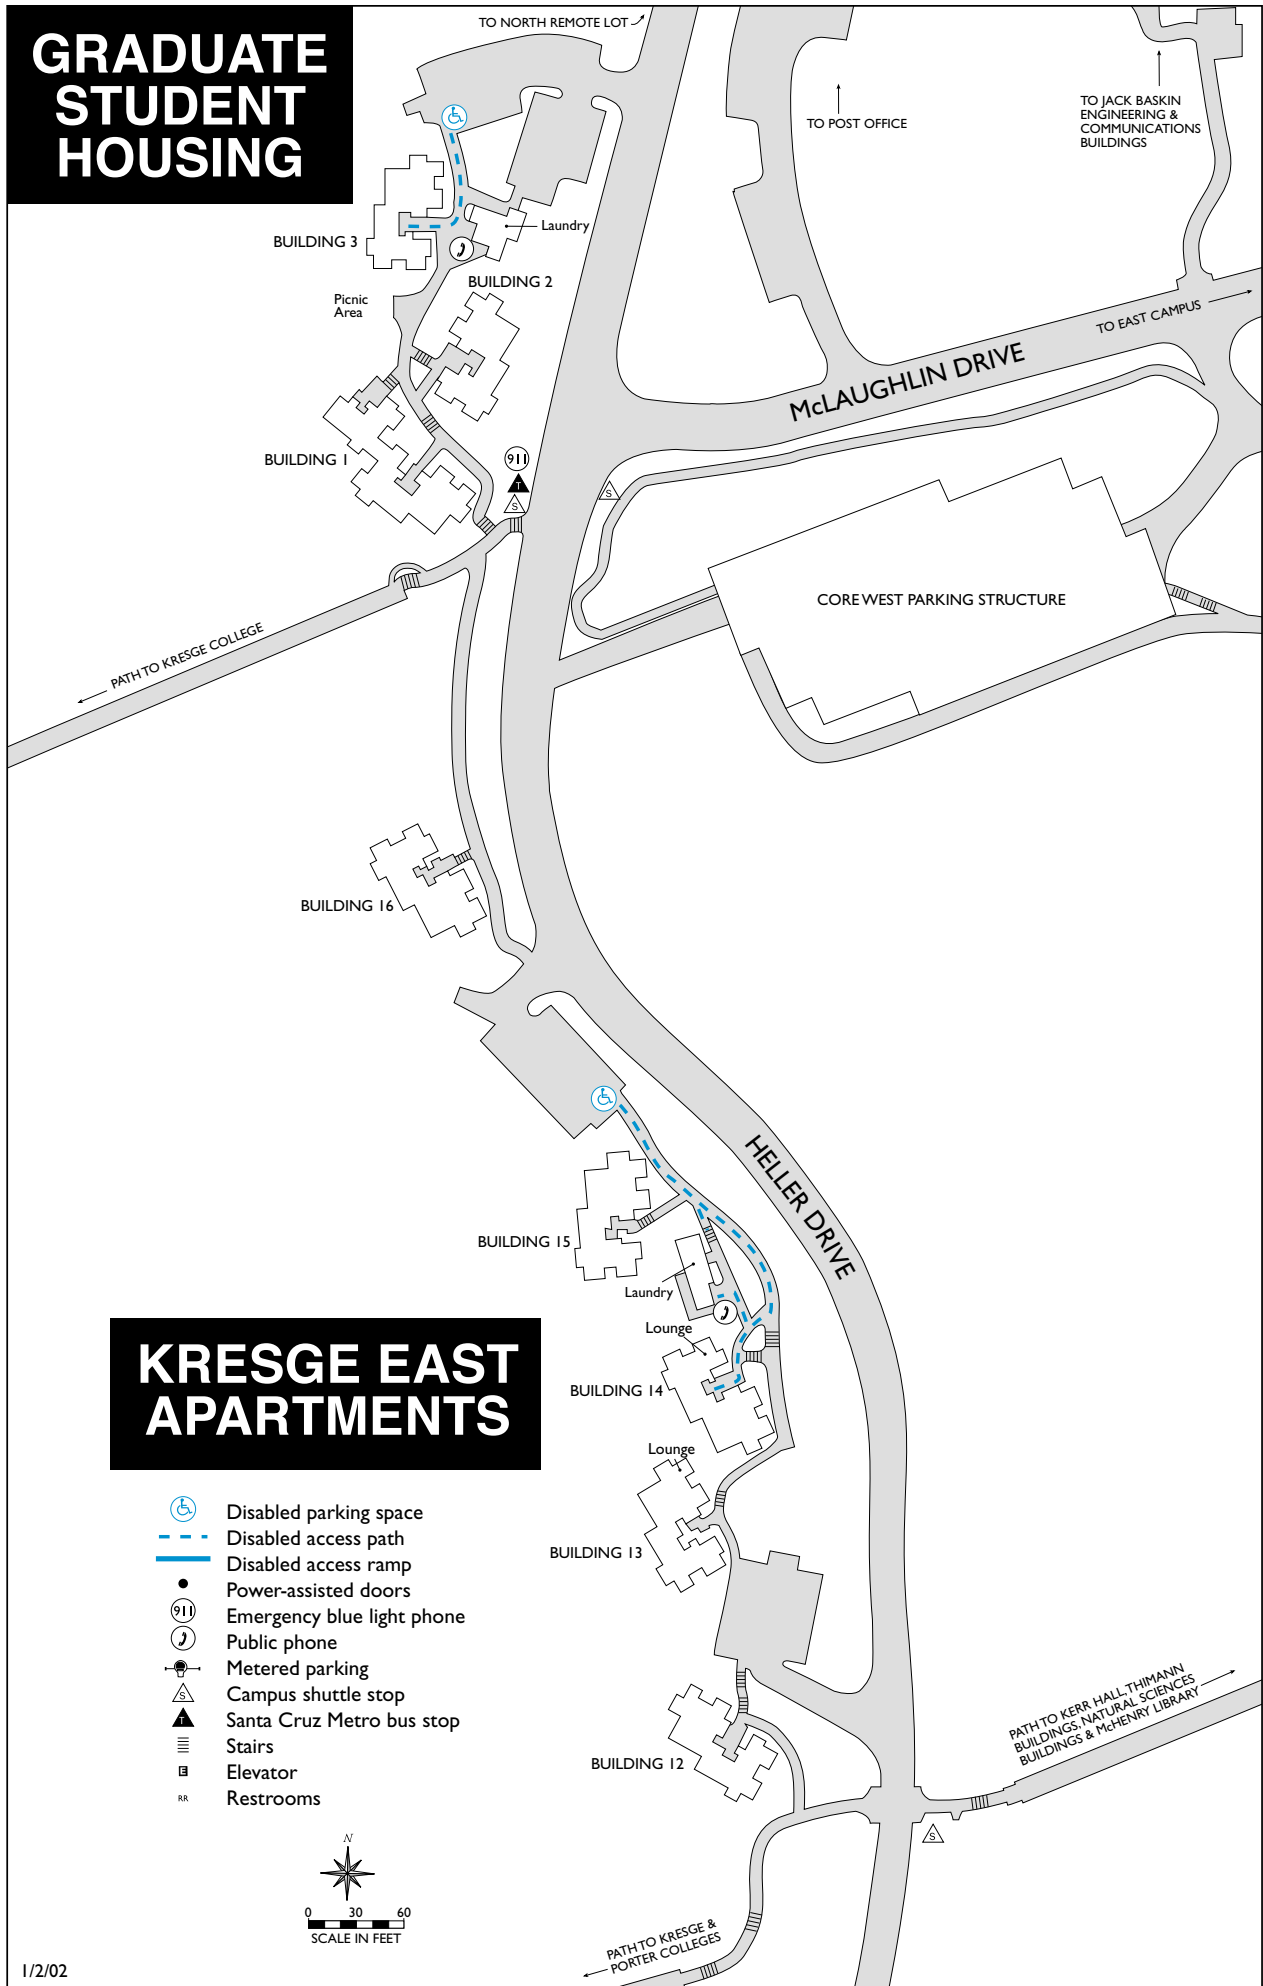

GRADUATE STUDENT HOUSING

KRESGE EAST APARTMENTS

- Disabled parking space
- Disabled access path
- Disabled access ramp
- Power-assisted doors
- Emergency blue light phone
- Public phone
- Metered parking
- Campus shuttle stop
- Santa Cruz Metro bus stop
- Stairs
- Elevator
- Restrooms