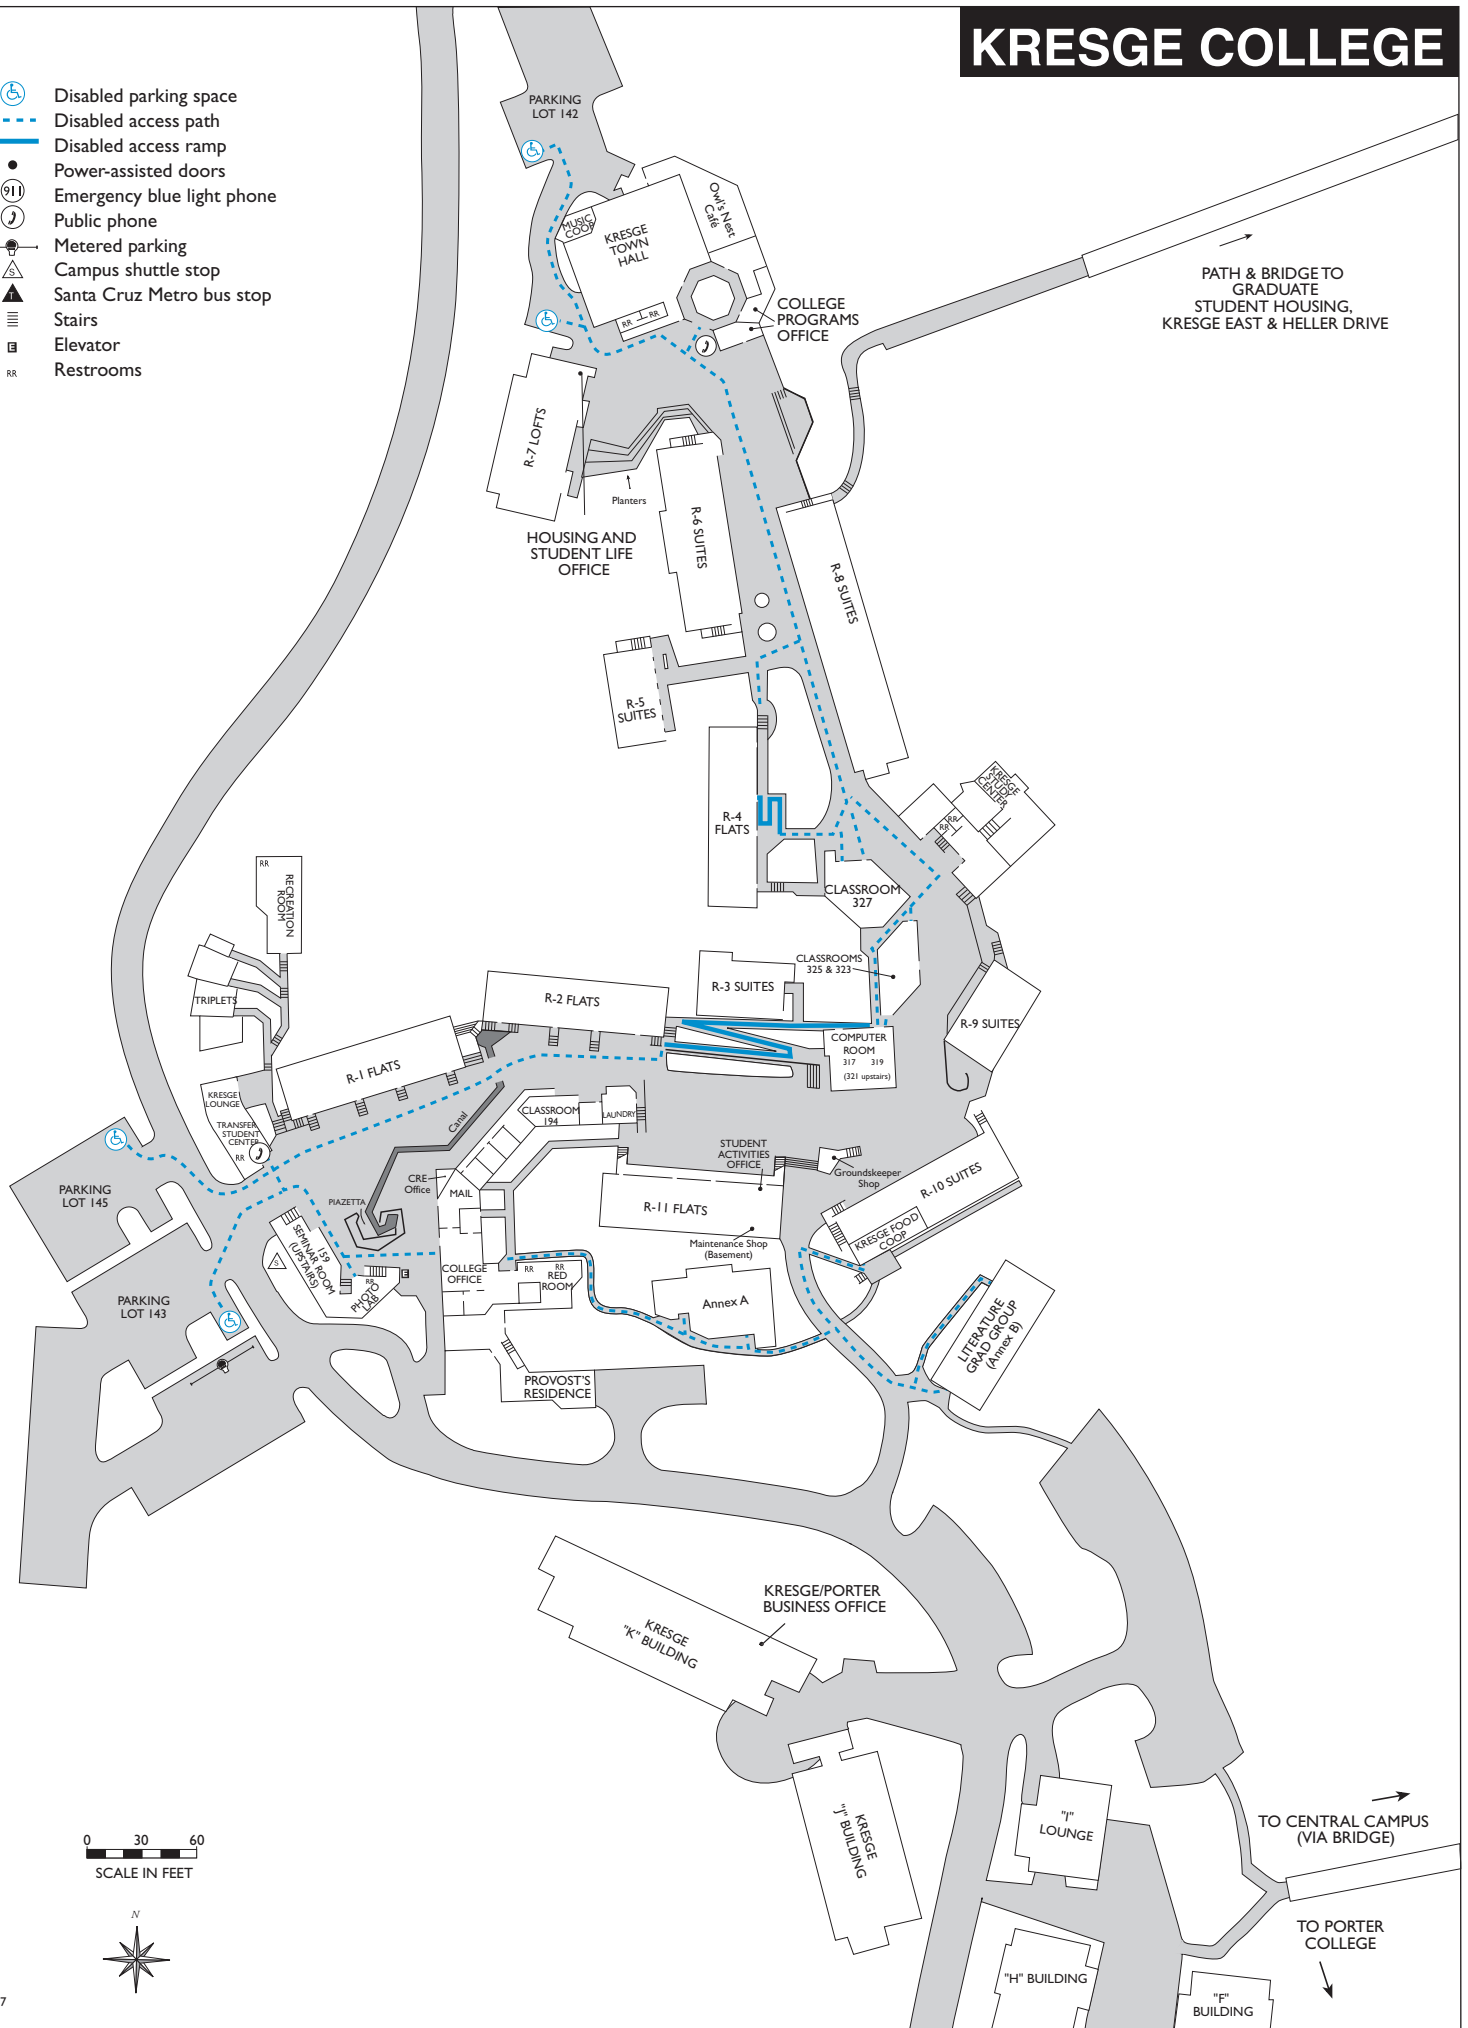

KRESGE COLLEGE

-  Disabled parking space
-  Disabled access path
-  Disabled access ramp
-  Power-assisted doors
-  Emergency blue light phone
-  Public phone
-  Metered parking
-  Campus shuttle stop
-  Santa Cruz Metro bus stop
-  Stairs
-  Elevator
-  Restrooms

PATH & BRIDGE TO
GRADUATE
STUDENT HOUSING,
KRESGE EAST & HELLER DRIVE

0 30 60
SCALE IN FEET